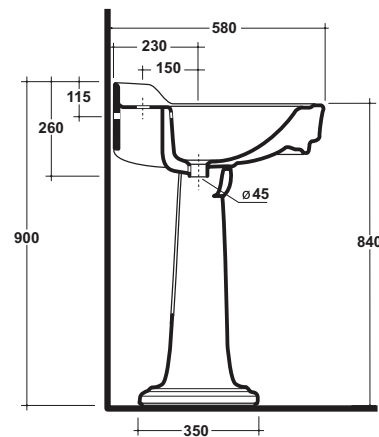

# SPECIFICATION SHEET

IMPERO 710 BASIN & PEDSTAL | 0811.1011

plumblineline

T 04 568 9898 E sales@plumblineline.co.nz

plumblineline.co.nz

quality + design +  
choice