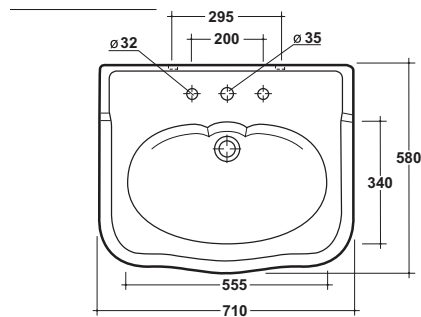

# SPECIFICATION SHEET

IMPERO 710 BASIN & PEDSTAL | 0811.1011

plumblineline

T 04 568 9898 E sales@plumblineline.co.nz

plumblineline.co.nz

quality + design +  
choice