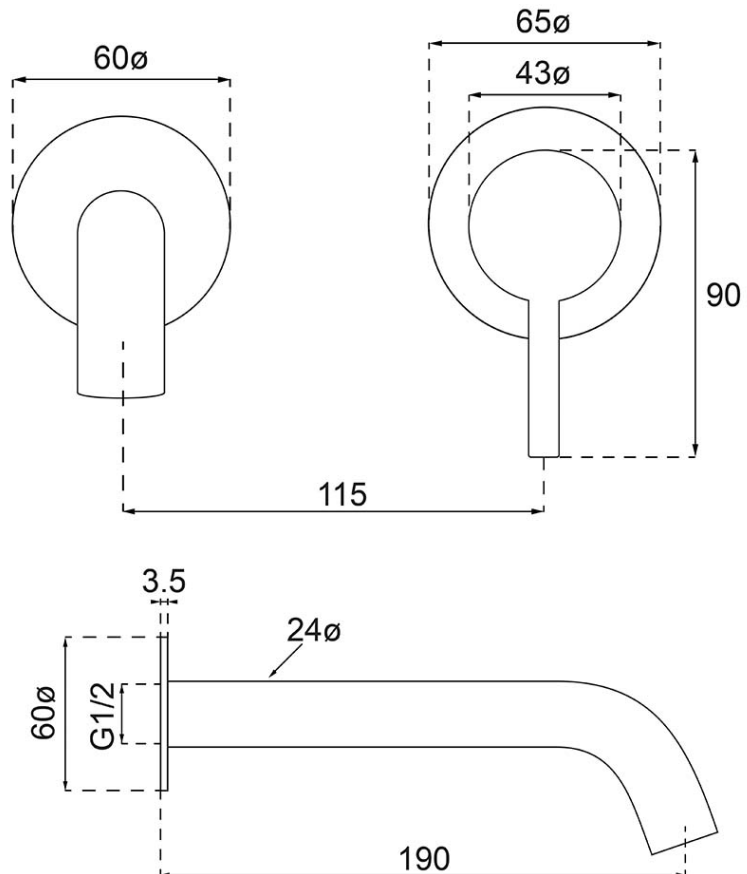

### Additional Notes

- Lead Free
- 115mm Centres
- 35mm Ceramic Cartridge
- Spout Can Be Positioned On The Left Hand Side Of The Mixer Only
- Use as a Bath Mixer By Changing To The Full Flow Aerator Provided In The Box

## Technical Specification

*Note: All dimensions are in millimetres and are subject to normal manufacturing variations. Always use the physical product measurements for cut-outs and rough-ins as the technical details shown may differ from the actual product. Use acetic cured silicone sealant. Do not use epoxy type adhesives. Clean with damp cloth. Do not use abrasive cleaners, liquids or pastes.*