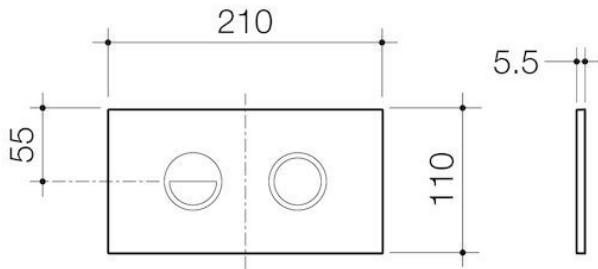

Invisi Series II® Round Dual Flush Plate & Buttons - Brushed Brass

Code: 237088BB

Attributes

Clean flush product	No
Boxed	No
Depth	210 mm
Length	5 mm
Width	5 mm
Net Weight	0.95 kg

Features & Benefits

- Fully concealed fixing
- Small face plate
- Provides complete service access to the Invisi Series II® cistern

Invisi Series II® Round Dual Flush Plate & Buttons - Gunmetal

Code: 237088GM

Attributes

Clean flush product	No
Boxed	No
Depth	210 mm
Length	5 mm
Width	5 mm
Net Weight	0.95 kg

Features & Benefits

- Fully concealed fixing
- Small face plate
- Provides complete service access to the Invisi Series II® cistern