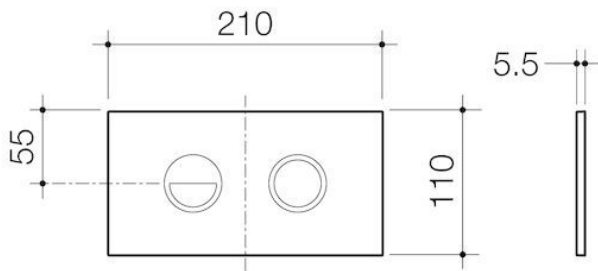

Invisi Series II® Round Dual Flush Plate & Buttons - Brushed Brass

Code: 237088BB

Attributes

Clean flush product	No
Boxed	No
Depth	210 mm
Length	5 mm
Width	5 mm
Net Weight	0.95 kg

Features & Benefits

- Fully concealed fixing
- Small face plate
- Provides complete service access to the Invisi Series II® cistern

Invisi Series II® Round Dual Flush Plate & Buttons - Gunmetal

Code: 237088GM

Attributes

Clean flush product	No
Boxed	No
Depth	210 mm
Length	5 mm
Width	5 mm
Net Weight	0.95 kg

Features & Benefits

- Fully concealed fixing
- Small face plate
- Provides complete service access to the Invisi Series II® cistern