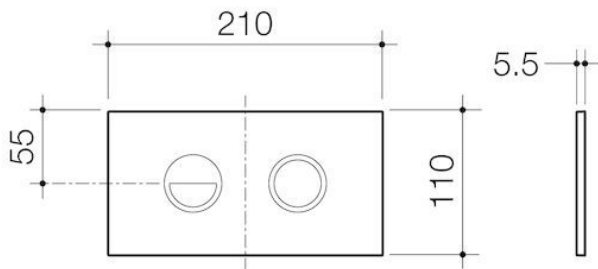

Invisi Series II® Round Dual Flush Plate & Buttons (Metal) - Chrome

Code: 237088C

Attributes

Clean flush product	No
Boxed	No
Depth	210 mm
Length	5 mm
Width	55 mm
Net Weight	1.01 kg

Features & Benefits

- Fully concealed fixing
- Small face plate
- Provides complete service access to the Invisi Series II® cistern
- Matches the Caroma Luna®, Liano II and Caroma Urbane® II tapware colour range

Invisi Series II® Round Dual Flush Plate & Buttons (Metal) - Matte Black

Code: 237088B

Attributes

Clean flush product	No
Boxed	No
Depth	210 mm
Length	5 mm
Width	55 mm
Net Weight	1.01 kg

Features & Benefits

- Fully concealed fixing
- Small face plate
- Provides complete service access to the Invisi Series II® cistern

Invisi Series II® Round Dual Flush Plate & Buttons (Metal) - Brushed Nickel

Code: 237088BN

Attributes

Clean flush product	No
Boxed	No
Depth	210 mm
Length	5 mm
Width	55 mm
Net Weight	0.95 kg

Features & Benefits

- Fully concealed fixing
- Small face plate
- Provides complete service access to the Invisi Series II® cistern