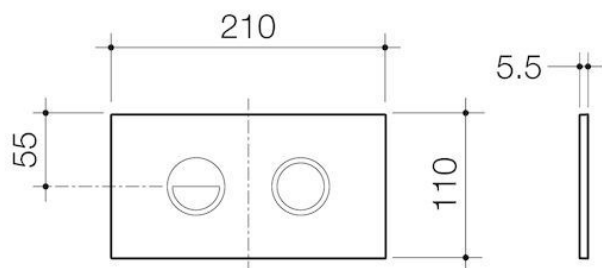

Invisi Series II® Round Dual Flush Plate & Buttons (Metal) - Chrome

Code: 237088C

Attributes

Clean flush product	No
Boxed	No
Depth	210 mm
Length	5 mm
Width	55 mm
Net Weight	1.01 kg

Features & Benefits

- Fully concealed fixing
- Small face plate
- Provides complete service access to the Invisi Series II® cistern
- Matches the Caroma Luna®, Liano II and Caroma Urbane® II tapware colour range

Invisi Series II® Round Dual Flush Plate & Buttons (Metal) - Matte Black

Code: 237088B

Attributes

Clean flush product	No
Boxed	No
Depth	210 mm
Length	5 mm
Width	55 mm
Net Weight	1.01 kg

Features & Benefits

- Fully concealed fixing
- Small face plate
- Provides complete service access to the Invisi Series II® cistern

Invisi Series II® Round Dual Flush Plate & Buttons (Metal) - Brushed Nickel

Code: 237088BN

Attributes

Clean flush product	No
Boxed	No
Depth	210 mm
Length	5 mm
Width	55 mm
Net Weight	0.95 kg

Features & Benefits

- Fully concealed fixing
- Small face plate
- Provides complete service access to the Invisi Series II® cistern