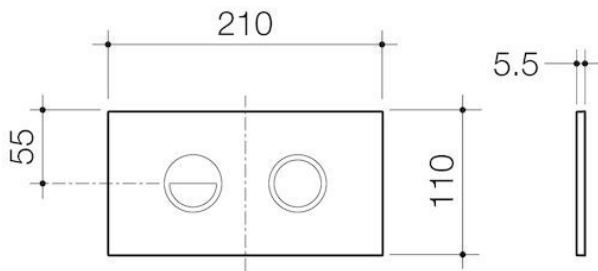

Invisi Series II® Round Dual Flush Plate & Buttons (Metal) - Chrome

Code: 237088C

Attributes

Clean flush product	No
Boxed	No
Depth	210 mm
Length	5 mm
Width	55 mm
Net Weight	1.01 kg

Features & Benefits

- Fully concealed fixing
- Small face plate
- Provides complete service access to the Invisi Series II® cistern
- Matches the Caroma Luna®, Liano II and Caroma Urbane® II tapware colour range

Invisi Series II® Round Dual Flush Plate & Buttons (Metal) - Matte Black

Code: 237088B

Attributes

Clean flush product	No
Boxed	No
Depth	210 mm
Length	5 mm
Width	55 mm
Net Weight	1.01 kg

Features & Benefits

- Fully concealed fixing
- Small face plate
- Provides complete service access to the Invisi Series II® cistern

Invisi Series II® Round Dual Flush Plate & Buttons (Metal) - Brushed Nickel

Code: 237088BN

Attributes

Clean flush product	No
Boxed	No
Depth	210 mm
Length	5 mm
Width	55 mm
Net Weight	0.95 kg

Features & Benefits

- Fully concealed fixing
- Small face plate
- Provides complete service access to the Invisi Series II® cistern