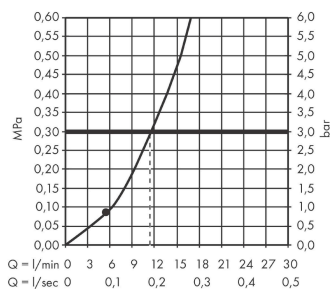

Pulsify S
Overhead shower 105 1jet
 Finish: **Chrome/Matt Black/Matt White**

Description

product features

- shower head size: 105 mm
- spray type: PowderRain
- ball-joint: overhead shower angle adjustable
- material spray disc: plastic
- spray disc surface: graphite
- maximum flow rate at 3 bar: 11,7 l/min
- flow rate PowderRain spray (at 3 bar): 11,7 l/min
- function from: 5,6 l/min
- minimum flow pressure: 0,8 bar
- connection thread G ½
- connection dimension: DN15
- suitable for continuous flow water heaters

Technology

Design awards

reddot winner 2021

Product image

Scale drawing

Flowchart

The consumption was measured in combination with the appropriate fittings (thermostat/mixer/ in-wall valve) to reflect actual application in practice.