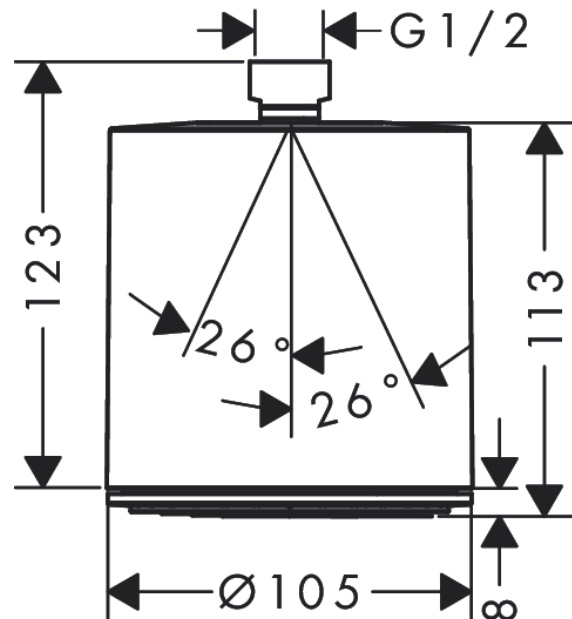

Pulsify S
Overhead shower 105 1jet
 Finish: **Chrome/Matt Black/Matt White**

Description

product features

- shower head size: 105 mm
- spray type: PowderRain
- ball-joint: overhead shower angle adjustable
- material spray disc: plastic
- spray disc surface: graphite
- maximum flow rate at 3 bar: 11,7 l/min
- flow rate PowderRain spray (at 3 bar): 11,7 l/min
- function from: 5,6 l/min
- minimum flow pressure: 0,8 bar
- connection thread G ½
- connection dimension: DN15
- suitable for continuous flow water heaters

Technology

Design awards

reddot winner 2021

Product image

Scale drawing

Flowchart

The consumption was measured in combination with the appropriate fittings (thermostat/mixer/ in-wall valve) to reflect actual application in practice.