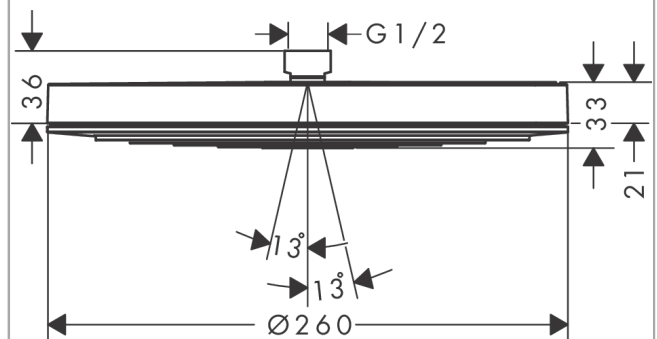

Pulsify S
Overhead shower 260 1jet
 Finish: **Chrome/Matt Black/Matt White**

Description

product features

- shower head size: 260 mm
- spray type: PowderRain
- Fast Drain empties the overhead shower from an angle of 10°
- ball-joint: overhead shower angle adjustable
- material spray disc: plastic
- spray disc surface: graphite
- maximum flow rate at 3 bar: 12,3 l/min
- flow rate PowderRain spray (at 3 bar): 12,3 l/min
- function from: 6,9 l/min
- minimum flow pressure: 1 bar
- installation: ceiling or wall
- connection thread G 1/2
- connection dimension: DN15
- suitable for continuous flow water heaters

Technology

Design awards

reddot winner 2021

Product image

Scale drawing

Flowchart