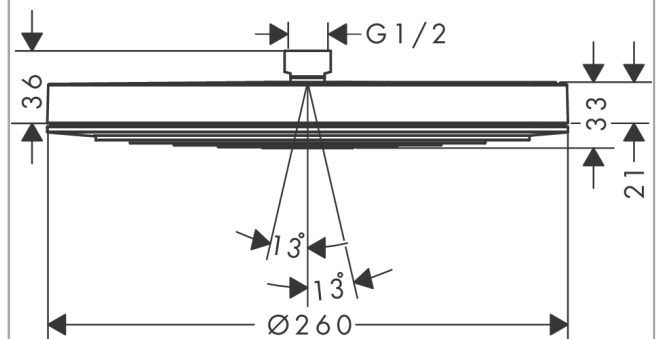

#### product features

- shower head size: 260 mm
- spray type: PowderRain
- Fast Drain empties the overhead shower from an angle of 10°
- ball-joint: overhead shower angle adjustable
- material spray disc: plastic
- spray disc surface: graphite
- maximum flow rate at 3 bar: 12,3 l/min
- flow rate PowderRain spray (at 3 bar): 12,3 l/min
- function from: 6,9 l/min
- minimum flow pressure: 1 bar
- installation: ceiling or wall
- connection thread G 1/2
- connection dimension: DN15
- suitable for continuous flow water heaters

### Scale drawing