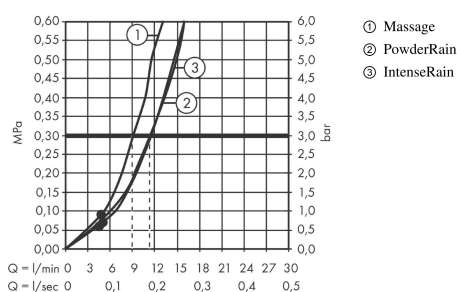

Flowchart

The consumption was measured in combination with the appropriate fittings (thermostat/mixer/ in-wall valve) to reflect actual application in practice.