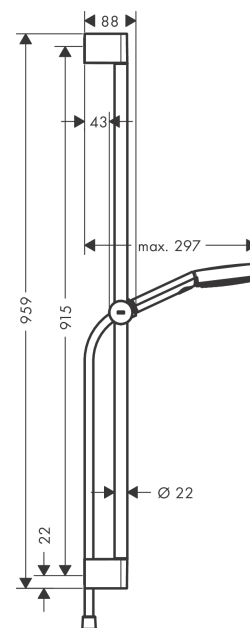

#### product features

- consists of: hand shower, shower bar, slider, shower hose
- shower head size: 105 mm
- spray type: PowderRain, IntenseRain, Massage spray
- convenient spray selection via Select button
- maximum flow rate at 3 bar: 11,4 l/min
- minimum flow pressure: 1 bar
- operating pressure: min. 1 bar/max. 6 bar
- shower hose with conical nut on both ends
- pivot connector prevents hose from tangling
- wall mounting: screw fastening
- wall supports made of plastic
- height-adjustable slider with locking push-button slider
- hand shower holder made of plastic/metal
- profile pipe: round
- pipe length: 959 mm
- shower bar diameter: 22 mm
- drilling distance 915 mm

### Product image

### Scale drawing

### Flowchart

The consumption was measured in combination with the appropriate fittings (thermostat/mixer/ in-wall valve) to reflect actual application in practice.