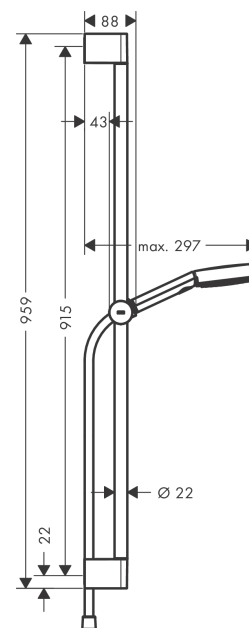

Pulsify Select S Shower set 105 3jet Relaxation with shower bar 90 cm Finish: Chrome/Matt Black/Matt White

Description

product features

- consists of: hand shower, shower bar, slider, shower hose
- shower head size: 105 mm
- spray type: PowderRain, IntenseRain, Massage spray
- convenient spray selection via Select button
- maximum flow rate at 3 bar: 11,4 l/min
- minimum flow pressure: 1 bar
- operating pressure: min. 1 bar/max. 6 bar
- shower hose with conical nut on both ends
- pivot connector prevents hose from tangling
- wall mounting: screw fastening
- wall supports made of plastic
- height-adjustable slider with locking push-button slider
- hand shower holder made of plastic/metal
- profile pipe: round
- pipe length: 959 mm
- shower bar diameter: 22 mm
- drilling distance 915 mm

Technology

Design awards

reddot winner 2021

Product image

Scale drawing

Flowchart

The consumption was measured in combination with the appropriate fittings (thermostat/mixer/ in-wall valve) to reflect actual application in practice.