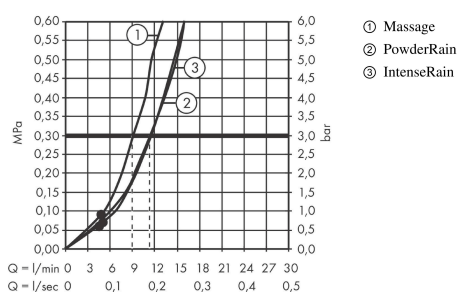

Pulsify Select S Shower set 105 3jet Relaxation with shower bar 90 cm Finish: Chrome/Matt Black/Matt White

Description

product features

- consists of: hand shower, shower bar, slider, shower hose
- shower head size: 105 mm
- spray type: PowderRain, IntenseRain, Massage spray
- convenient spray selection via Select button
- maximum flow rate at 3 bar: 11,4 l/min
- minimum flow pressure: 1 bar
- operating pressure: min. 1 bar/max. 6 bar
- shower hose with conical nut on both ends
- pivot connector prevents hose from tangling
- wall mounting: screw fastening
- wall supports made of plastic
- height-adjustable slider with locking push-button slider
- hand shower holder made of plastic/metal
- profile pipe: round
- pipe length: 959 mm
- shower bar diameter: 22 mm
- drilling distance 915 mm

Technology

Design awards

reddot winner 2021

Product image

Scale drawing

Flowchart

The consumption was measured in combination with the appropriate fittings (thermostat/mixer/ in-wall valve) to reflect actual application in practice.