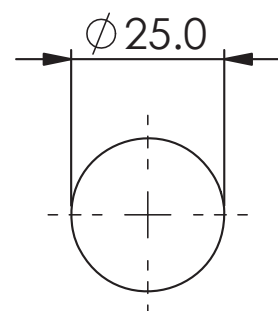

ASTRO II

Bath Spout

- 255660 | Chrome
- 255661 | Brushed Nickel
- 255666 | Brushed Brass
- 255667 | Matte Black
- 255669 | Gun Metal

WELS N/A | AP
Fixed Spout

Mounting Hole