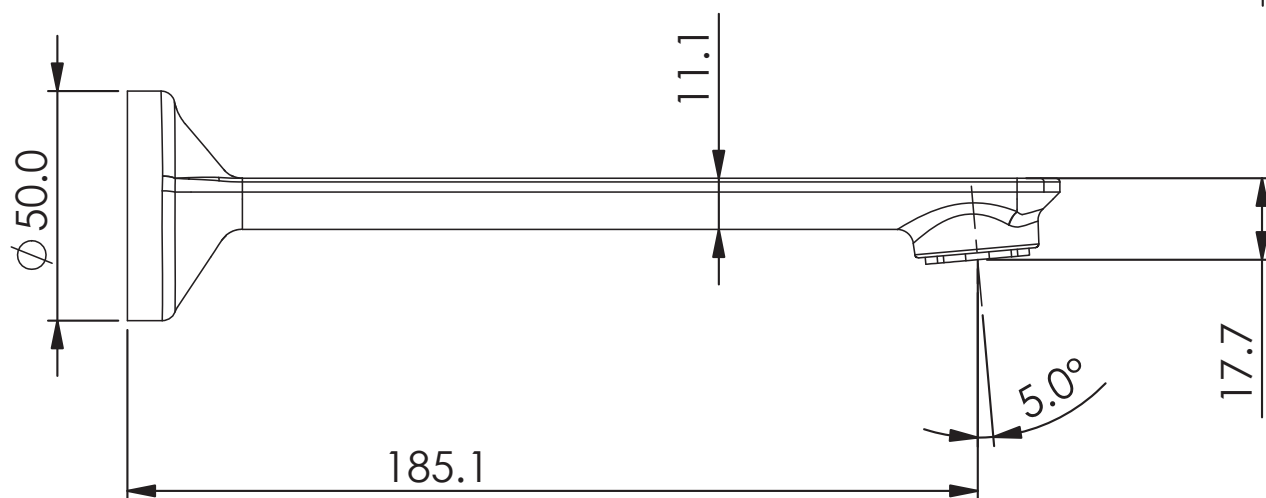

ASTRO II

Bath Spout

- 255660 | Chrome
- 255661 | Brushed Nickel
- 255666 | Brushed Brass
- 255667 | Matte Black
- 255669 | Gun Metal

WELS N/A | AP
Fixed Spout

Mounting Hole