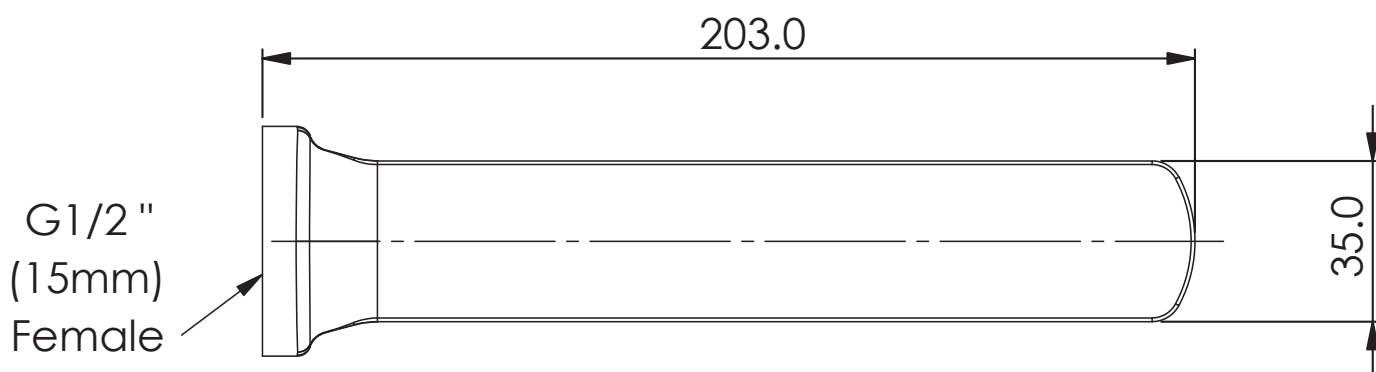

ASTRO II

Bath Spout

- 255660 | Chrome
- 255661 | Brushed Nickel
- 255666 | Brushed Brass
- 255667 | Matte Black
- 255669 | Gun Metal

WELS N/A | AP
Fixed Spout

Mounting Hole