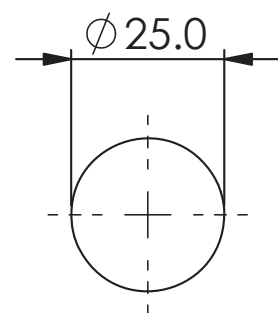

ASTRO II

Bath Spout

- 255660 | Chrome
- 255661 | Brushed Nickel
- 255666 | Brushed Brass
- 255667 | Matte Black
- 255669 | Gun Metal

WELS N/A | AP
Fixed Spout

Mounting Hole