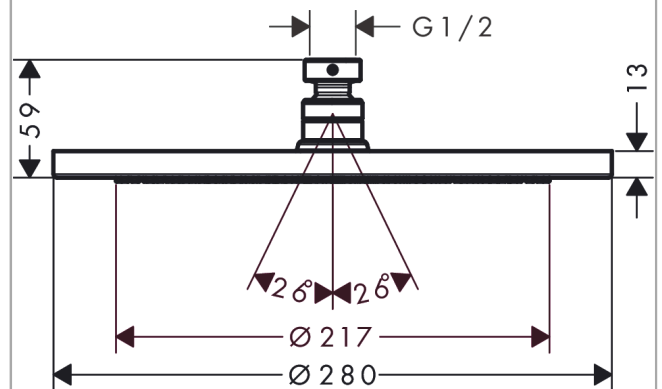

Croma

Overhead shower 280 1jet

Finish: **Chrome/Brushed Black Chrome/Matt Black/Matt White**

Description

product features

- shower head size: 280 mm
- spray type: RainAir
- ball-joint: overhead shower angle adjustable
- material spray disc: metal
- maximum flow rate at 3 bar: 15,6 l/min
- flow rate RainAir spray (at 3 bar): 15,6 l/min
- function from: 9,5 l/min
- minimum flow pressure: 1,5 bar
- spray disc removable for cleaning
- installation: ceiling or wall
- connection thread G ½
- connection dimension: DN15
- suitable for continuous flow water heaters

Technology

Design awards

Certificates / Sustainability

Product image

Scale drawing

Flowchart

The consumption was measured in combination with the appropriate fittings (thermostat/mixer/ in-wall valve) to reflect actual application in practice.