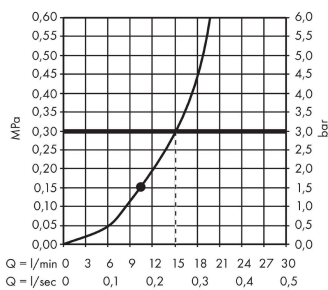

Croma

Overhead shower 280 1jet

Finish: **Chrome/Brushed Black Chrome/Matt Black/Matt White**

Description

product features

- shower head size: 280 mm
- spray type: RainAir
- ball-joint: overhead shower angle adjustable
- material spray disc: metal
- maximum flow rate at 3 bar: 15,6 l/min
- flow rate RainAir spray (at 3 bar): 15,6 l/min
- function from: 9,5 l/min
- minimum flow pressure: 1,5 bar
- spray disc removable for cleaning
- installation: ceiling or wall
- connection thread G ½
- connection dimension: DN15
- suitable for continuous flow water heaters

Technology

Design awards

Certificates / Sustainability

Product image

Scale drawing

Flowchart

The consumption was measured in combination with the appropriate fittings (thermostat/mixer/ in-wall valve) to reflect actual application in practice.