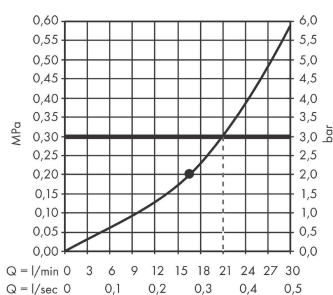

Flowchart

The consumption was measured in combination with the appropriate fittings (thermostat/mixer/in-wall valve) to reflect actual application in practice.