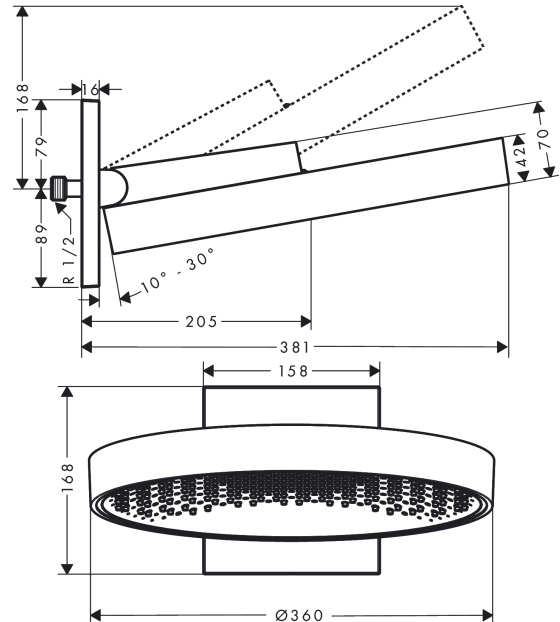

#### product features

- consists of: overhead shower, wall connector
- shower head size: 360 mm
- spray type: PowderRain
- projection 381 mm
- middle spray disc: 205 mm
- frame: metal
- material spray disc: aluminium
- spray disc surface: graphite
- shower head vertically inclinable by 10-30°
- maximum flow rate at 3 bar: 21 l/min
- flow rate PowderRain spray (at 3 bar): 21 l/min
- function from: 16,5 l/min
- minimum flow pressure: 2 bar
- overhead shower removable for cleaning
- installation: wall
- connection thread G ½
- connection dimension: DN15
- not suitable for continuous flow water heaters

### Scale drawing