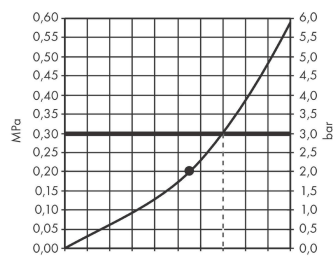

Rainfinity Overhead shower 360 1jet with wall connector Finish: Chrome/Matt Black/Matt White

Description

product features

- consists of: overhead shower, wall connector
- shower head size: 360 mm
- spray type: PowderRain
- projection 381 mm
- middle spray disc: 205 mm
- frame: metal
- material spray disc: aluminium
- spray disc surface: graphite
- shower head vertically inclinable by 10-30°
- maximum flow rate at 3 bar: 21 l/min
- flow rate PowderRain spray (at 3 bar): 21 l/min
- function from: 16,5 l/min
- minimum flow pressure: 2 bar
- overhead shower removable for cleaning
- installation: wall
- connection thread G ½
- connection dimension: DN15
- not suitable for continuous flow water heaters

Technology

Design awards

Certificates / Sustainability

Product image

Scale drawing

Flowchart

Q = l/min 0 3 6 9 12 15 18 21 24 27 30
Q = l/sec 0 0,1 0,2 0,3 0,4 0,5

The consumption was measured in combination with the appropriate fittings (thermostat/mixer/in-wall valve) to reflect actual application in practice.