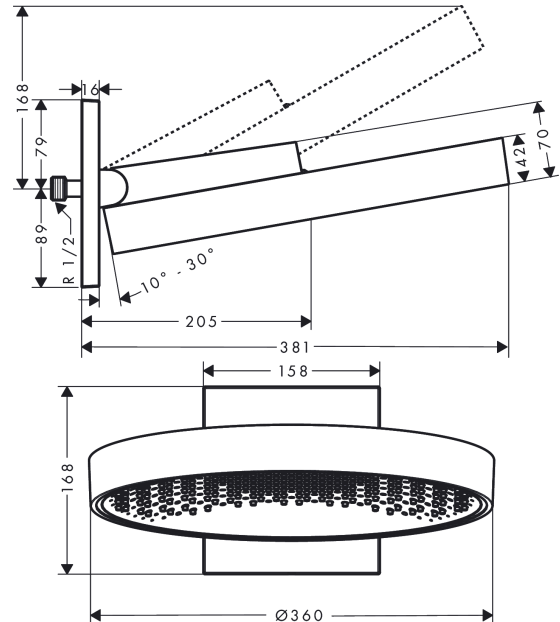

Rainfinity Overhead shower 360 1jet with wall connector Finish: Chrome/Matt Black/Matt White

Description

product features

- consists of: overhead shower, wall connector
- shower head size: 360 mm
- spray type: PowderRain
- projection 381 mm
- middle spray disc: 205 mm
- frame: metal
- material spray disc: aluminium
- spray disc surface: graphite
- shower head vertically inclinable by 10-30°
- maximum flow rate at 3 bar: 21 l/min
- flow rate PowderRain spray (at 3 bar): 21 l/min
- function from: 16,5 l/min
- minimum flow pressure: 2 bar
- overhead shower removable for cleaning
- installation: wall
- connection thread G ½
- connection dimension: DN15
- not suitable for continuous flow water heaters

Technology

Design awards

Certificates / Sustainability

Product image

Scale drawing

Flowchart

Q = l/min 0 3 6 9 12 15 18 21 24 27 30
Q = l/sec 0 0,1 0,2 0,3 0,4 0,5

The consumption was measured in combination with the appropriate fittings (thermostat/mixer/in-wall valve) to reflect actual application in practice.