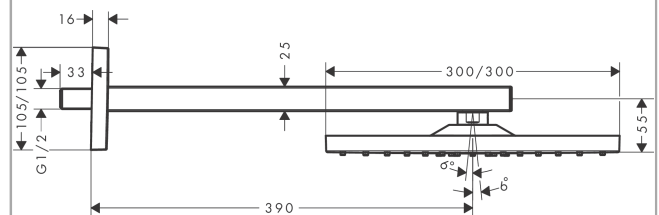

Scale drawing