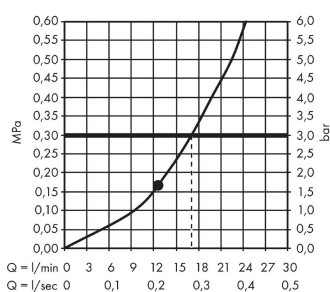

Raindance E Overhead shower 300 1jet with shower arm Finish: Chrome/Matt Black/Matt White

Description

product features

- consists of: overhead shower, shower arm
- shower head size: 300 x 300 mm
- spray type: RainAir
- ball-joint: overhead shower angle adjustable
- material spray disc: metal
- shower arm length 390 mm
- maximum flow rate at 3 bar: 17 l/min
- flow rate RainAir spray (at 3 bar): 17 l/min
- minimum flow pressure: 1,6 bar
- spray disc removable for cleaning
- installation: wall
- connection thread G ½
- connection dimension: DN15
- suitable for continuous flow water heaters

Technology

Design awards

reddot winner 2020

reddot winner 2021

Certificates / Sustainability

Product image

Scale drawing

Flowchart

The consumption was measured in combination with the appropriate fittings (thermostat/mixer/in-wall valve) to reflect actual application in practice.