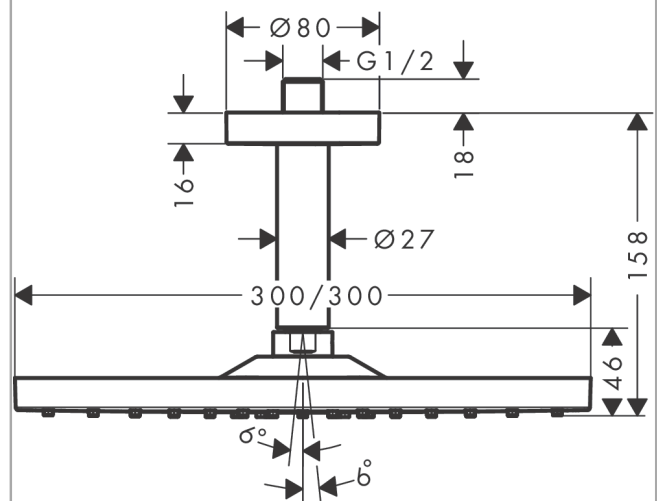

Raindance E

Overhead shower 300 1jet with ceiling connector

Finish: **Chrome/Brushed Bronze/Brushed Black Chrome/Matt Black/Matt White**

Description

product features

- consists of: overhead shower, ceiling connector
- shower head size: 300 x 300 mm
- spray type: RainAir
- ball-joint: overhead shower angle adjustable
- material spray disc: metal
- brass ceiling connector
- ceiling connection length: 158 mm
- maximum flow rate at 3 bar: 17 l/min
- flow rate RainAir spray (at 3 bar): 17 l/min
- minimum flow pressure: 1,4 bar
- spray disc removable for cleaning
- installation: ceiling
- connection thread G 1/2
- connection dimension: DN15
- suitable for continuous flow water heaters

Technology

Design awards

Certificates / Sustainability

Product image

Scale drawing

Flowchart

The consumption was measured in combination with the appropriate fittings (thermostat/mixer/ in-wall valve) to reflect actual application in practice.