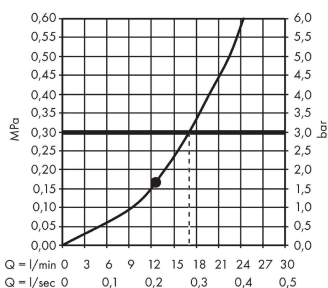

Raindance E

Overhead shower 300 1jet with ceiling connector

Finish: **Chrome/Brushed Bronze/Brushed Black Chrome/Matt Black/Matt White**

Description

product features

- consists of: overhead shower, ceiling connector
- shower head size: 300 x 300 mm
- spray type: RainAir
- ball-joint: overhead shower angle adjustable
- material spray disc: metal
- brass ceiling connector
- ceiling connection length: 158 mm
- maximum flow rate at 3 bar: 17 l/min
- flow rate RainAir spray (at 3 bar): 17 l/min
- minimum flow pressure: 1,4 bar
- spray disc removable for cleaning
- installation: ceiling
- connection thread G 1/2
- connection dimension: DN15
- suitable for continuous flow water heaters

Technology

Design awards

Certificates / Sustainability

Product image

Scale drawing

Flowchart

The consumption was measured in combination with the appropriate fittings (thermostat/mixer/ in-wall valve) to reflect actual application in practice.