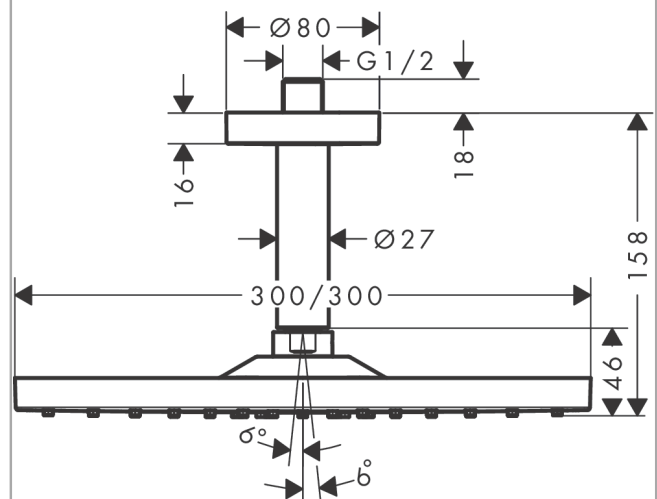

Raindance E

Overhead shower 300 1jet with ceiling connector

Finish: **Chrome/Brushed Bronze/Brushed Black Chrome/Matt Black/Matt White**

Description

product features

- consists of: overhead shower, ceiling connector
- shower head size: 300 x 300 mm
- spray type: RainAir
- ball-joint: overhead shower angle adjustable
- material spray disc: metal
- brass ceiling connector
- ceiling connection length: 158 mm
- maximum flow rate at 3 bar: 17 l/min
- flow rate RainAir spray (at 3 bar): 17 l/min
- minimum flow pressure: 1,4 bar
- spray disc removable for cleaning
- installation: ceiling
- connection thread G 1/2
- connection dimension: DN15
- suitable for continuous flow water heaters

Technology

Design awards

Certificates / Sustainability

Product image

Scale drawing

Flowchart

The consumption was measured in combination with the appropriate fittings (thermostat/mixer/in-wall valve) to reflect actual application in practice.