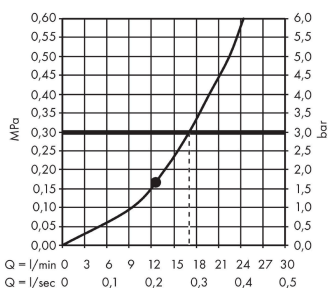

Raindance E

Overhead shower 300 1jet with ceiling connector

Finish: **Chrome/Brushed Bronze/Brushed Black Chrome/Matt Black/Matt White**

Description

product features

- consists of: overhead shower, ceiling connector
- shower head size: 300 x 300 mm
- spray type: RainAir
- ball-joint: overhead shower angle adjustable
- material spray disc: metal
- brass ceiling connector
- ceiling connection length: 158 mm
- maximum flow rate at 3 bar: 17 l/min
- flow rate RainAir spray (at 3 bar): 17 l/min
- minimum flow pressure: 1,4 bar
- spray disc removable for cleaning
- installation: ceiling
- connection thread G 1/2
- connection dimension: DN15
- suitable for continuous flow water heaters

Technology

Design awards

Certificates / Sustainability

Product image

Scale drawing

Flowchart

The consumption was measured in combination with the appropriate fittings (thermostat/mixer/in-wall valve) to reflect actual application in practice.