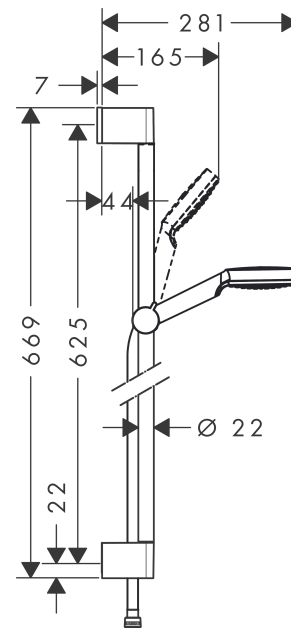

Crometta
Shower set 100 1jet with shower bar 65 cm
 Finish: **White/Chrome**

Description

product features

- consists of: hand shower, shower bar, shower hose, slider
- shower head size: 100 mm
- spray type: Rain
- hand shower holder inclination angle can be adjusted by 45°
- maximum flow rate at 3 bar: 14 l/min
- minimum flow pressure: 1 bar
- operating pressure: min. 1 bar/max. 6 bar
- pivot connector prevents hose from tangling
- wall mounting: screw fastening
- wall supports made of plastic
- pipe length: 669 mm
- shower bar diameter: 22 mm
- profile pipe: round
- drilling distance 625 mm

Technology

Product image

Scale drawing

Crometta
Shower set 100 1jet with shower bar 65 cm
Finish: White/Chrome

Flowchart

The consumption was measured in combination with the appropriate fittings (thermostat/mixer/in-wall valve) to reflect actual application in practice.

Crometta
Shower set 100 1jet with shower bar 65 cm
Finish: **White/Chrome**

Installation examples