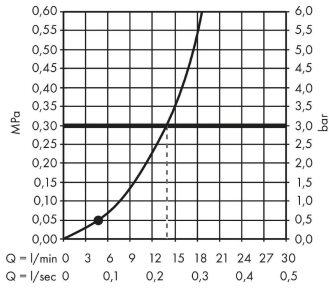

Crometta
Shower set 100 1jet with shower bar 65 cm
 Finish: **White/Chrome**

Description

product features

- consists of: hand shower, shower bar, shower hose, slider
- shower head size: 100 mm
- spray type: Rain
- hand shower holder inclination angle can be adjusted by 45°
- maximum flow rate at 3 bar: 14 l/min
- minimum flow pressure: 1 bar
- operating pressure: min. 1 bar/max. 6 bar
- pivot connector prevents hose from tangling
- wall mounting: screw fastening
- wall supports made of plastic
- pipe length: 669 mm
- shower bar diameter: 22 mm
- profile pipe: round
- drilling distance 625 mm

Technology

Product image

Scale drawing

Crometta
Shower set 100 1jet with shower bar 65 cm
Finish: White/Chrome

Flowchart

The consumption was measured in combination with the appropriate fittings (thermostat/mixer/in-wall valve) to reflect actual application in practice.