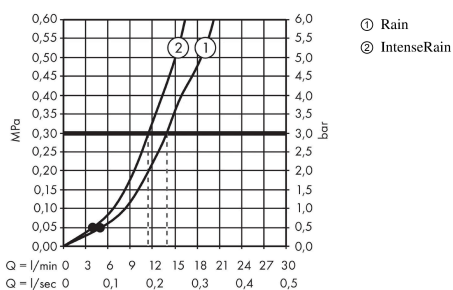

Crometta
Shower set 100 Vario with shower bar 90 cm
 Finish: **White/Chrome**

Description

product features

- consists of: hand shower, shower bar, shower hose, slider
- shower head size: 100 mm
- spray type: Rain, IntenseRain
- spray type adjustment by turning spray disc
- hand shower holder inclination angle can be adjusted by 45°
- maximum flow rate at 3 bar: 13,8 l/min
- minimum flow pressure: 1 bar
- pivot connector prevents hose from tangling
- wall mounting: screw fastening
- wall supports made of plastic
- profile pipe: round
- pipe length: 959 mm
- shower bar diameter: 22 mm
- drilling distance 915 mm

Technology

Product image

Scale drawing

Flowchart

The consumption was measured in combination with the appropriate fittings (thermostat/mixer/in-wall valve) to reflect actual application in practice.