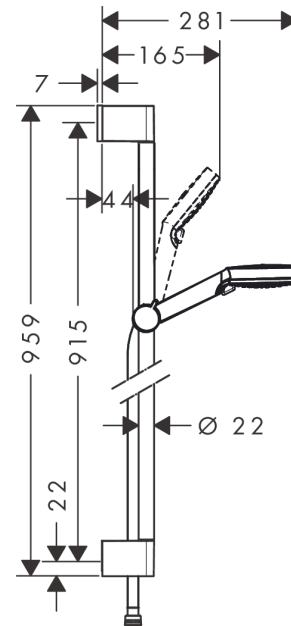

Crometta
Shower set 100 Vario with shower bar 90 cm
 Finish: **White/Chrome**

Description

product features

- consists of: hand shower, shower bar, shower hose, slider
- shower head size: 100 mm
- spray type: Rain, IntenseRain
- spray type adjustment by turning spray disc
- hand shower holder inclination angle can be adjusted by 45°
- maximum flow rate at 3 bar: 13,8 l/min
- minimum flow pressure: 1 bar
- pivot connector prevents hose from tangling
- wall mounting: screw fastening
- wall supports made of plastic
- profile pipe: round
- pipe length: 959 mm
- shower bar diameter: 22 mm
- drilling distance 915 mm

Technology

Product image

Scale drawing

Flowchart

The consumption was measured in combination with the appropriate fittings (thermostat/mixer/in-wall valve) to reflect actual application in practice.