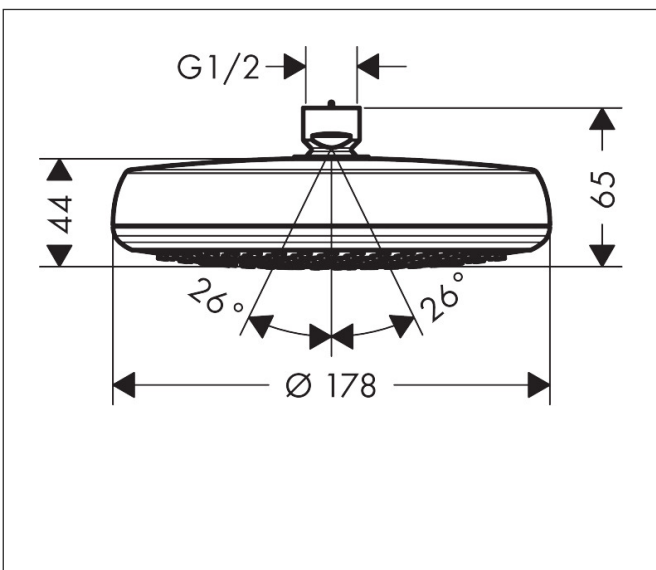

Brand hansgrohe
 Art. Name **Crometta** Overhead shower 160 1jet
 Art. Nr. 26577400
 Surface White/Chrome
 Pos. 1

Product picture

Drawing

Features

- shower head size: 178 mm
- spray type: Rain
- flow rate Rain spray at 3 bar: 20 l/min
- maximum flow rate at 3 bar: 20 l/min
- minimum flow pressure: 1 bar
- overhead shower angle adjustable
- material spray disc: plastic
- spray disc surface: white
- installation: ceiling or wall
- connection thread: G 1/2
- connection dimension: DN15
- suitable for continuous flow water heaters