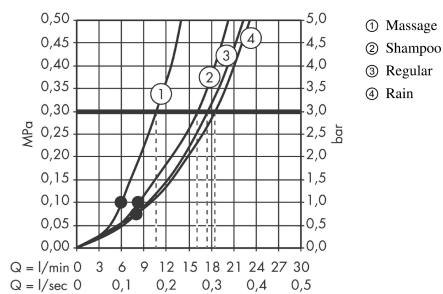

Flowchart

The consumption was measured in combination with the appropriate fittings (thermostat/mixer/ in-wall valve) to reflect actual application in practice.