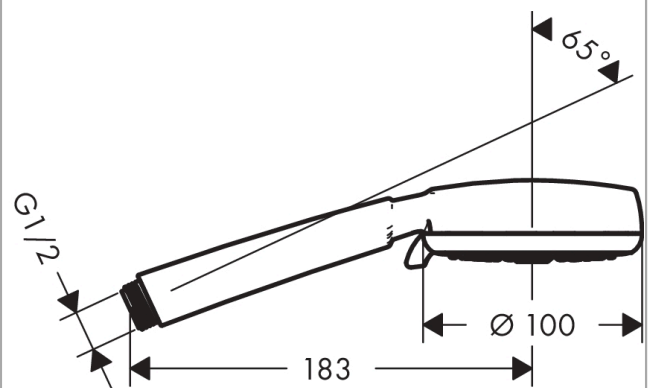

Scale drawing