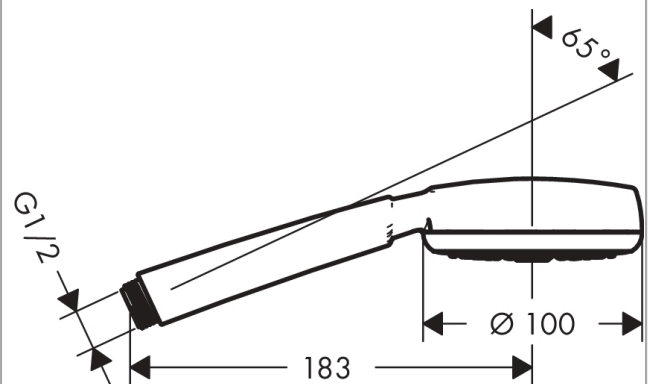

Crometta 100
Hand shower 1jet EcoSmart 9 l/min
 Finish: **WhiteChrome**

Description

product features

- shower head size: 100 mm
- spray type: Rain
- spray disc surface: easy cleanable plastic spray disc
- maximum flow rate at 3 bar: 9 l/min
- minimum flow pressure: 1 bar
- with internal water conduction
- rinseable screen seal
- connection thread G 1/2
- connection dimension: DN15
- suitable for continuous flow water heaters

Technology

Product image

Scale drawing

Flowchart

The consumption was measured in combination with the appropriate fittings (thermostat/mixer/in-wall valve) to reflect actual application in practice.