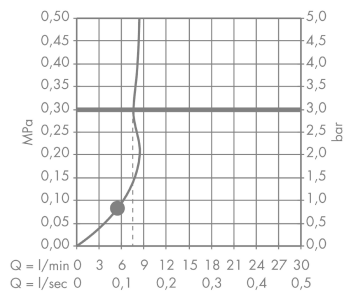

Crometta 100
Hand shower 1jet EcoSmart 9 l/min
 Finish: **WhiteChrome**

Description

product features

- shower head size: 100 mm
- spray type: Rain
- spray disc surface: easy cleanable plastic spray disc
- maximum flow rate at 3 bar: 9 l/min
- minimum flow pressure: 1 bar
- with internal water conduction
- rinseable screen seal
- connection thread G 1/2
- connection dimension: DN15
- suitable for continuous flow water heaters

Technology

Product image

Scale drawing

Flowchart

The consumption was measured in combination with the appropriate fittings (thermostat/mixer/in-wall valve) to reflect actual application in practice.