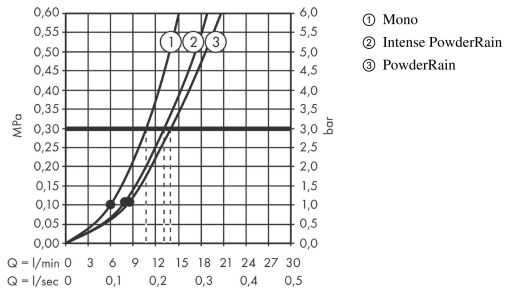

Rainfinity
Shower set 130 3jet with shower bar 90 cm and shelf
 Finish: **Chrome** Article Number: **27671000**

Description

product features

- consists of: hand shower, shower bar, shelf, shower hose, slider
- shower head size: 130 mm
- spray type: PowderRain, Intense PowderRain, MonoRain
- convenient spray selection via Select button
- shelf made of safety glass
- surface shelf: chrome
- 90° position adjustable hand shower holder, pivots left and right, up and down
- maximum flow rate at 3 bar: 14 l/min
- minimum flow pressure: 1 bar
- operating pressure: min. 1 bar/max. 6 bar
- pivot connector prevents hose from tangling
- wall mounting: screw fastening
- wall supports of plastic
- wall bar type: flat aluminium profile with safety glass finish
- surface shower bar: chrome
- profile pipe: square
- pipe length: 945 mm
- bar width: 41 mm
- drilling distance 915 mm
- spray disc surface: graphite

Technology

Design awards

reddot award 2019
best of the best

Product image

Scale drawing

Rainfinity
Shower set 130 3jet with shower bar 90 cm and shelf
 Finish: **Chrome** Article Number: **27671000**

Flowchart

The consumption was measured in combination with the appropriate fittings (thermostat/mixer/in-wall valve) to reflect actual application in practice.

Rainfinity
Shower set 130 3jet with shower bar 90 cm and shelf
 Finish: **Chrome** Article Number: **27671000**