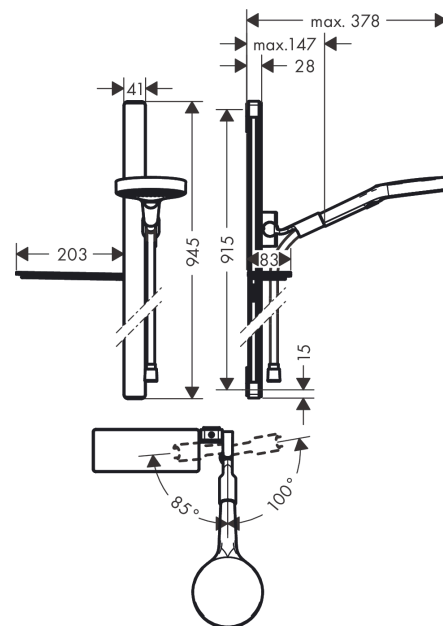

Rainfinity
Shower set 130 3jet with shower bar 90 cm and shelf
 Finish: **Chrome** Article Number: **27671000**

Description

product features

- consists of: hand shower, shower bar, shelf, shower hose, slider
- shower head size: 130 mm
- spray type: PowderRain, Intense PowderRain, MonoRain
- convenient spray selection via Select button
- shelf made of safety glass
- surface shelf: chrome
- 90° position adjustable hand shower holder, pivots left and right, up and down
- maximum flow rate at 3 bar: 14 l/min
- minimum flow pressure: 1 bar
- operating pressure: min. 1 bar/max. 6 bar
- pivot connector prevents hose from tangling
- wall mounting: screw fastening
- wall supports of plastic
- wall bar type: flat aluminium profile with safety glass finish
- surface shower bar: chrome
- profile pipe: square
- pipe length: 945 mm
- bar width: 41 mm
- drilling distance 915 mm
- spray disc surface: graphite

Technology

Design awards

reddot award 2019
best of the best

Product image

Scale drawing

Rainfinity
Shower set 130 3jet with shower bar 90 cm and shelf
 Finish: **Chrome** Article Number: **27671000**

Flowchart

The consumption was measured in combination with the appropriate fittings (thermostat/mixer/in-wall valve) to reflect actual application in practice.

Rainfinity
Shower set 130 3jet with shower bar 90 cm and shelf
 Finish: **Chrome** Article Number: **27671000**

Installation examples

Rainfinity
Shower set 130 3jet with shower bar 90 cm and shelf
 Finish: **Chrome** Article Number: **27671000**

Spare part list

Year of production: >07/19

Pos.	Description	Article Number	PC	PU
1	mounting set	92841000	3	1
2	tile-matching-disk 7 mm	93124000	4	1
3	cover	93101000	2	1
4	support element	93673000	6	1
5	shelf	26511000	99	1
6	support, assy	93100000	15	1
7	handshower	26864000	99	1
8	filter	92672000	2	1
9	seal	98058000	1	1
10	shower hose Isiflex'B 1,60 m	28276000	99	1