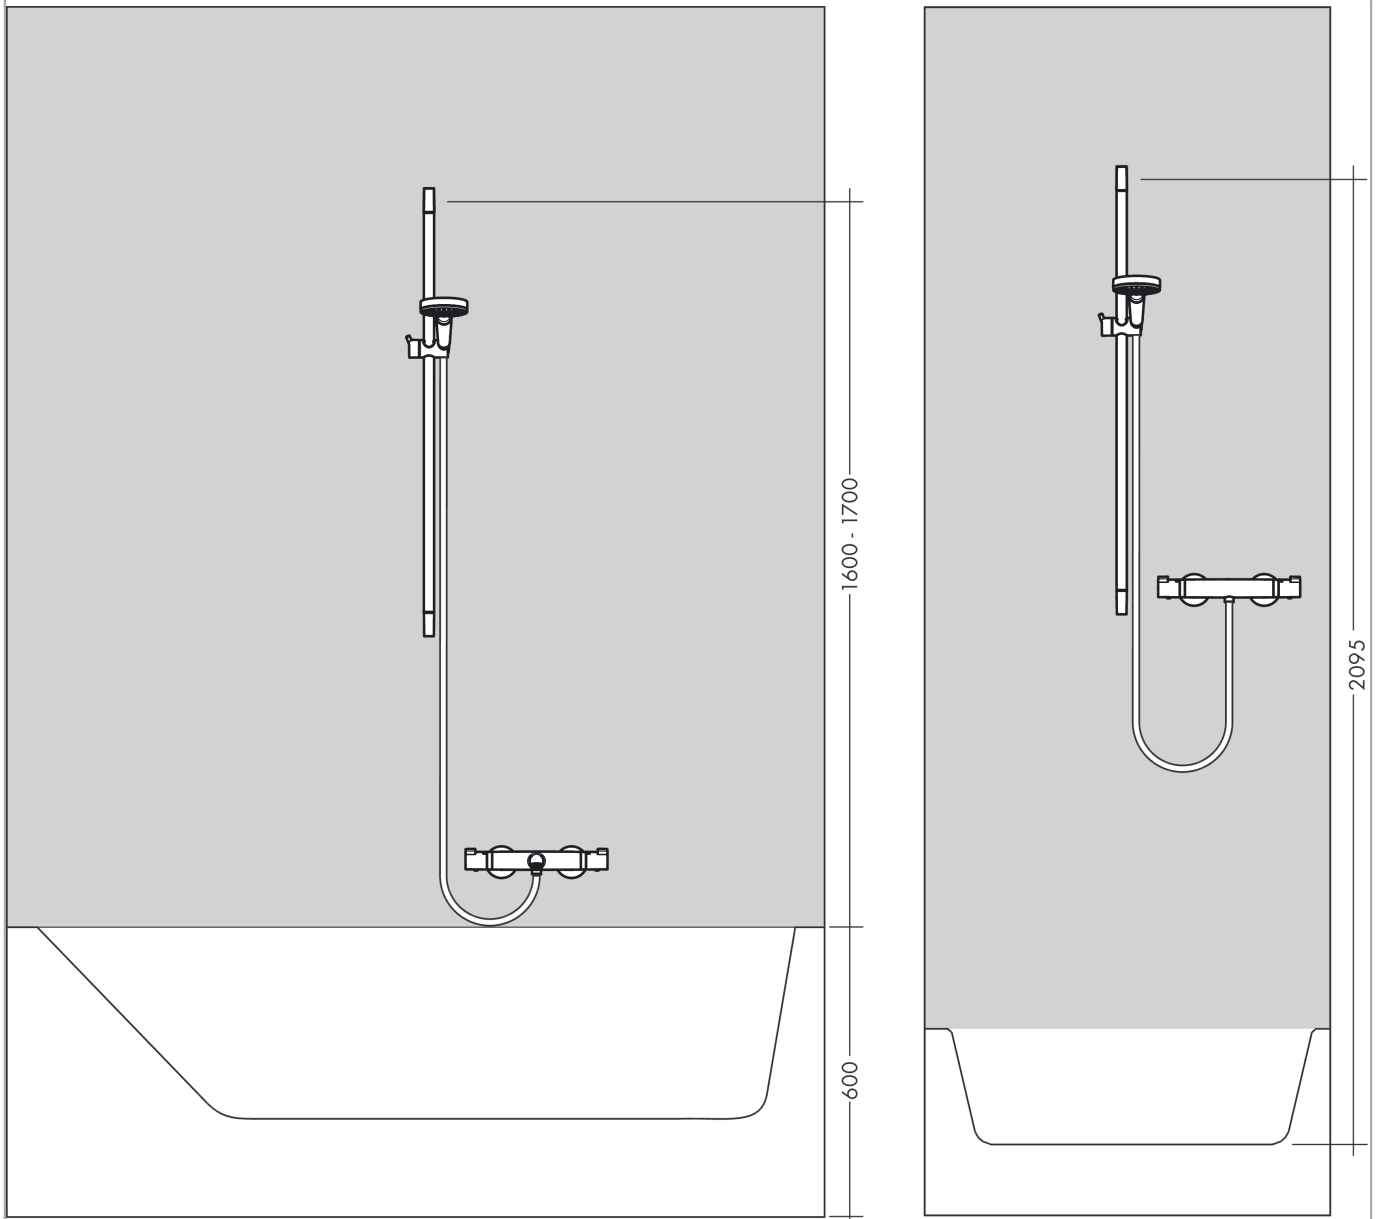

Rainfinity
Shower set 130 3jet with shower bar 90 cm and shelf
 Finish: **Chrome** Article Number: **27671000**

Description

product features

- consists of: hand shower, shower bar, shelf, shower hose, slider
- shower head size: 130 mm
- spray type: PowderRain, Intense PowderRain, MonoRain
- convenient spray selection via Select button
- shelf made of safety glass
- surface shelf: chrome
- 90° position adjustable hand shower holder, pivots left and right, up and down
- maximum flow rate at 3 bar: 14 l/min
- minimum flow pressure: 1 bar
- operating pressure: min. 1 bar/max. 6 bar
- pivot connector prevents hose from tangling
- wall mounting: screw fastening
- wall supports of plastic
- wall bar type: flat aluminium profile with safety glass finish
- surface shower bar: chrome
- profile pipe: square
- pipe length: 945 mm
- bar width: 41 mm
- drilling distance 915 mm
- spray disc surface: graphite

Technology

Design awards

reddot award 2019
best of the best

Product image

Scale drawing

Rainfinity
Shower set 130 3jet with shower bar 90 cm and shelf
 Finish: **Chrome** Article Number: **27671000**

Flowchart

The consumption was measured in combination with the appropriate fittings (thermostat/mixer/in-wall valve) to reflect actual application in practice.

Rainfinity
Shower set 130 3jet with shower bar 90 cm and shelf
 Finish: **Chrome** Article Number: **27671000**

Installation examples

Rainfinity
Shower set 130 3jet with shower bar 90 cm and shelf
 Finish: **Chrome** Article Number: **27671000**

Spare part list

Year of production: >07/19

Pos.	Description	Article Number	PC	PU
1	mounting set	92841000	3	1
2	tile-matching-disk 7 mm	93124000	4	1
3	cover	93101000	2	1
4	support element	93673000	6	1
5	shelf	26511000	99	1
6	support, assy	93100000	15	1
7	handshower	26864000	99	1
8	filter	92672000	2	1
9	seal	98058000	1	1
10	shower hose Isiflex'B 1,60 m	28276000	99	1