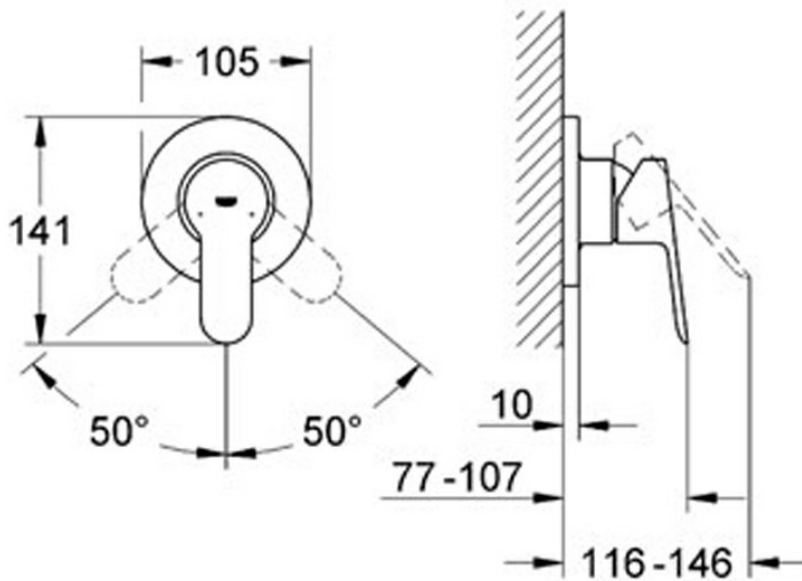

BAUEDGE SHOWER MIXER INCL VALVE CHROME

29040000

GROHE

Residential/Light Commercial Use

Suitable for Residential/Light Commercial Use (Kitchens, Bathrooms and Laundries in Hotels, Motels and Retirement Villages).

Guarantee

15 Year Guarantee

Mains Pressure

Suitable for Mains Pressure.

Grohe SilkMove

Smoothest handling for effortless precision and ultimate comfort for a lifetime.

Grohe StarLight

Made-to-last surfaces ranging from precious matt to shiny like a diamond.

Grohe Quality

Designed & Engineered in Germany

Lends an air of balance and harmony to BauEdge. The modern silhouette of the lever handle is pitched at an angle of seven degrees for comfortable use without compromising the clarity of its form, while a comprehensive range of faucets and showers ensures this sophisticated design meets your design requirements.