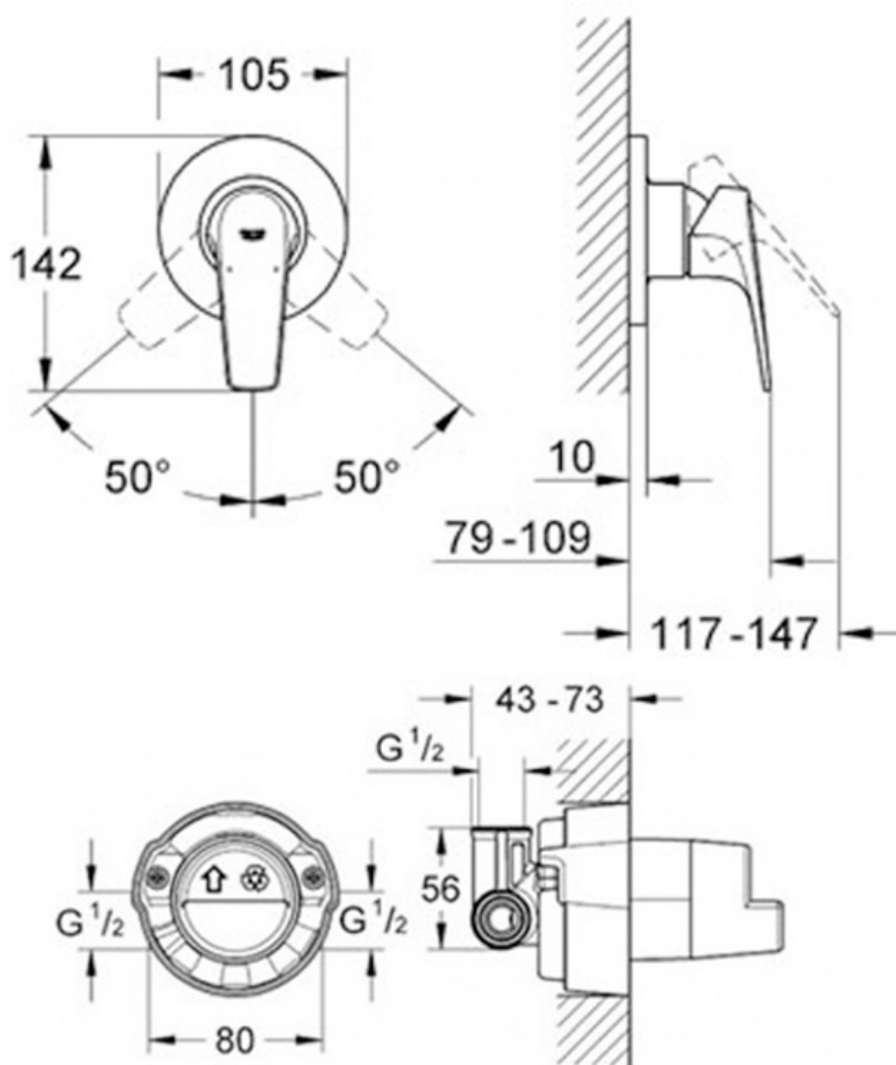

BAUFLOW SHOWER MIXER INCL VALVE CHROME

29046000

15

Guarantee

15 Year Guarantee

Mains Pressure

Suitable for Mains Pressure.

Grohe SilkMove

Grohe Quality

Designed & Engineered in Germany

The flowing transition from spout to body to lever brings movement and vitality to BauFlow. Unfaltering in its execution, this transition unites these three components in a refreshing way. As with all GROHE single-lever mixers, the wide operating angle of the lever handle is perfectly engineered for optimal user comfort across the collection of basin, bath and bidet faucets and shower mixers.