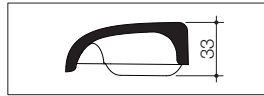

Liano

A double flap soft close seat with contemporary style and sharp symmetrical lines. Quick release hinges for easy removal and thorough clean. Made from quality solid-section compression moulded Urea Formaldehyde (a hard and dense material).

Code No.300040

Colours: White only.

Seat section