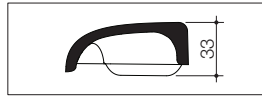

Liano

A double flap soft close seat with contemporary style and sharp symmetrical lines. Quick release hinges for easy removal and thorough clean. Made from quality solid-section compression moulded Urea Formaldehyde (a hard and dense material).

Code No.300040

Colours: White only.

Seat section