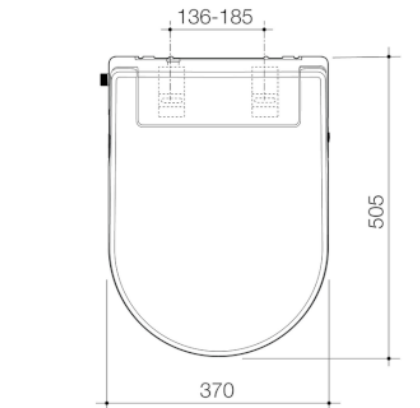

Seat section

Measuring Guide for Retro-fit applications

A	Between 136 - 185mm
B	Between 403 - 464mm
C	350mm minimum
D	Between 350 - 370mm

Measuring Guide for Retro-fit applications

E	Minimum 505mm
F	Minimum 470mm