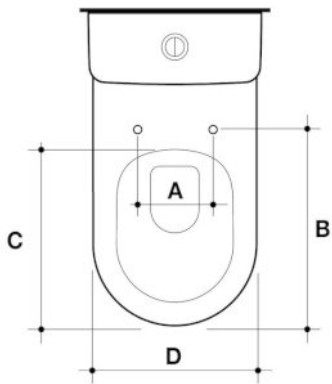

Seat section

Measuring Guide for Retro-fit applications

A	Between 136 - 185mm
B	Between 403 - 464mm
C	350mm minimum
D	Between 350 - 370mm

Measuring Guide for Retro-fit applications

E	Minimum 505mm
F	Minimum 470mm