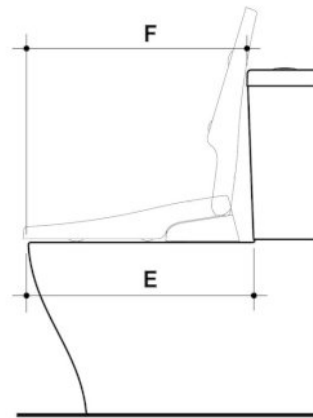

Seat section

Measuring Guide for Retro-fit applications

A	Between 136 - 185mm
B	Between 403 - 464mm
C	350mm minimum
D	Between 350 - 370mm

Measuring Guide for Retro-fit applications

E	Minimum 505mm
F	Minimum 470mm