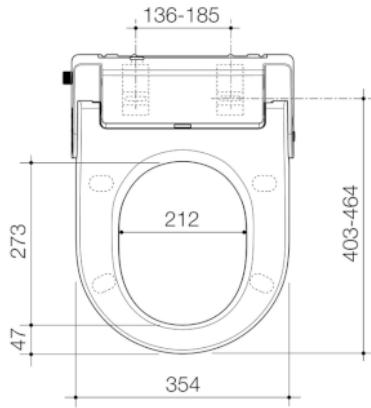

CAROMA

LIVEWELL ELECTRONIC BIDET SEAT

CAROMA

Complete your bathroom experience with Livewell Electronic Bidet Seat. Designed to provide comfort and style, Livewell electronic bidet seat uses minimal water while enhancing your hygiene with thorough washing and drying features all controlled by an intuitive remote control. Ideal for Care, Commercial and Residential applications, this seat is designed to be compatible with a range of GWA pans and can also be installed on wider market pans if required.

- GermGard® antibacterial protection on the seat to reduce the spread of harmful bacteria
- Simple and easy to use remote control to customise user experience
- Extendable spray nozzle to support both front and rear washing
- Activation and control of Oscillating & Pulsating spray functions for superior clean
- Control of water flow and temperature
- Air powered drying function
- Self cleaning nozzle for continued high performance
- Soft close hinges for both seat and cover
- Quick release seat and cover for simple maintenance and servicing
- This bidet seat is supplied with dual check valves and has an integrated air gap to meet AS2845.2 compliance for backflow prevention.
- Please consult your local authorities to confirm if an additional RPZ valve is required.
- The supplied remote control has been tested and complies with the requirements of AS/NZS 62368.1: 2018. consumer goods (products containing button/coin batteries) safety standard 2020
- Remote control requires 2 x Type 3V CR2032 batteries (note: batteries not included)

Seat section

Measuring Guide for Retro-fit applications

A	Between 136 - 185mm
B	Between 403 - 464mm
C	350mm minimum
D	Between 350 - 370mm

Measuring Guide for Retro-fit applications

E	Minimum 505mm
F	Minimum 470mm