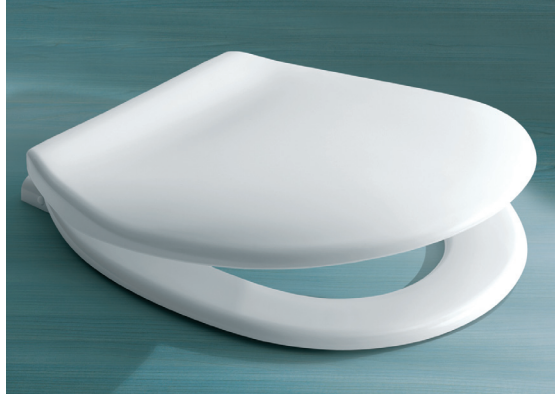

Caroma®

Seat Range

Trident

A unique snap-on detachable medium weight seat designed for easy cleaning and the ultimate in hygiene. Fully adjustable pan fittings.

Seat with soft close quick release plastic hinge

Code No.254012W

Seat with soft close quick release stainless steel hinge

Code No.254010W

Seat with standard close quick release hinge

Code No.301104W / 301104I

Colours: White or Ivory.

Seat section