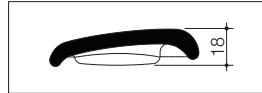

Code No.254012W

Seat with soft close quick release stainless steel hinge

Code No.254010W

Seat with standard close quick release hinge

Code No.301104W / 301104I

Colours: White or Ivory.

Seat section