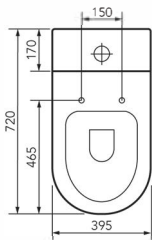

LOFT WALL FACED 373110S

HEIRLOOM
THE FINISHING TOUCH

**MEASUREMENTS SUBJECT TO MANUFACTURING TOLERANCE
SPECIFICATIONS MAY CHANGE WITHOUT NOTICE**