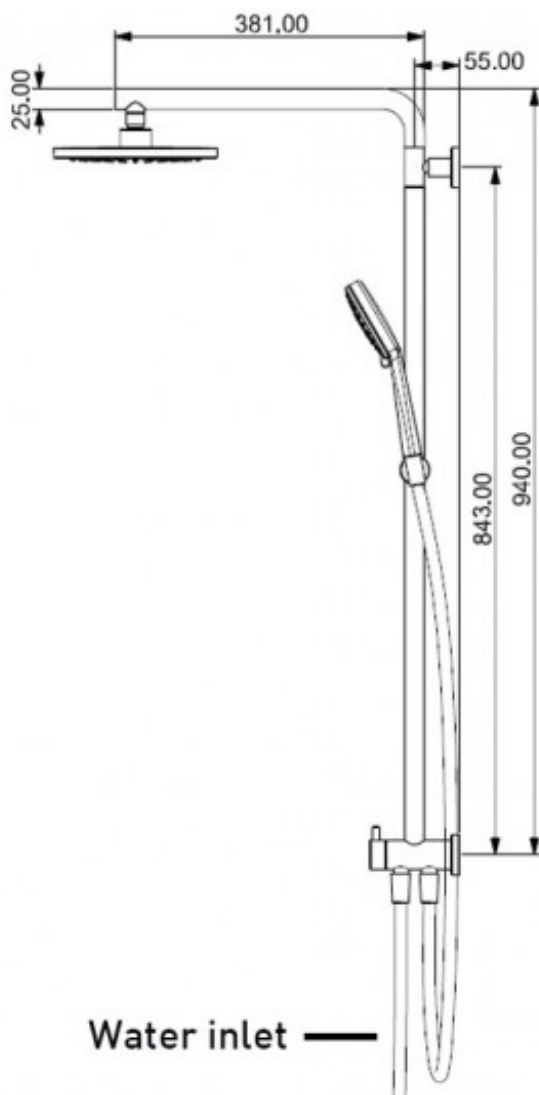

SPLASH 6 COLUMN SHOWER 3FCT CHROME

40231.02

\$704.00

AQUABELLA®
BY ELEMENTi

	Guarantee	5 Year Guarantee
	2 Star WELS rating	More than 9 but not more than 12 litres per minute.
	Mains Pressure	Suitable for Mains Pressure.
	Residential Use	Suitable for residential use.
	Aqua Air Technology	Air injected water offers a better showering experience using up to 50% less water. The air and water mix provides superb flow performance that is both soft and invigorating.
	Wall Elbow	Water fed from separate inlet.

Lever Slider

Single lever to adjust slider to adjust hand piece height.

Aquabella Check Valve

All Aquabella hand showers are fitted with a Neoperl Combined Check Valve and Flow Regulator – Neoperl Part Number 31.2015.1 in accordance with the New Zealand Building Code.