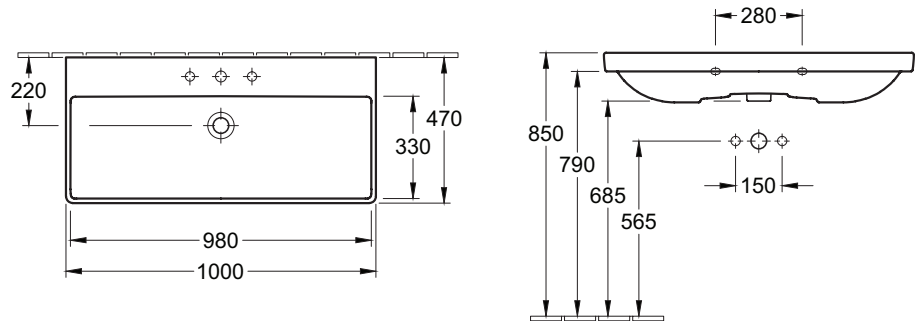

Avento 1000 Wall Basin

Product Image

Product Details

Code: 4156 A2 01
Brand: Villeroy & Boch
Range: Avento
Warranty: 5 Years*
Product Width: 1000 mm
Product Depth: 470 mm
WELS: N/A

Additional Features

Required Product
Recommended Products

Additional Notes
Installation Instructions

Technical Specification

Note: All dimensions are in millimetres and are subject to normal manufacturing variations. Always use the physical product measurements for cut-outs and rough-ins as the technical details shown may differ from the actual product. Use acetic cured silicone sealant. Do not use epoxy type adhesives. Clean with damp cloth. Do not use abrasive cleaners, liquids or pastes.