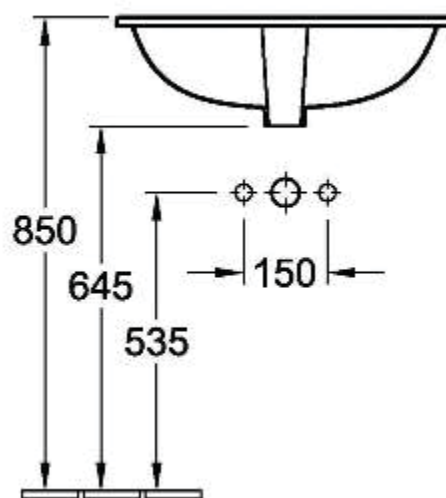

VILLEROY & BOCH

O.NOVO

UNDERCOUNTER BASIN

PATERSON

NEW ZEALAND 1955

BRAND / MODEL	Villeroy & Boch O.novo – Undercounter Basin
FINISH	Color: White
CODE	4162 50 01
DIMENSIONS	530mm x 320mm
WARRANTY	5 Years*