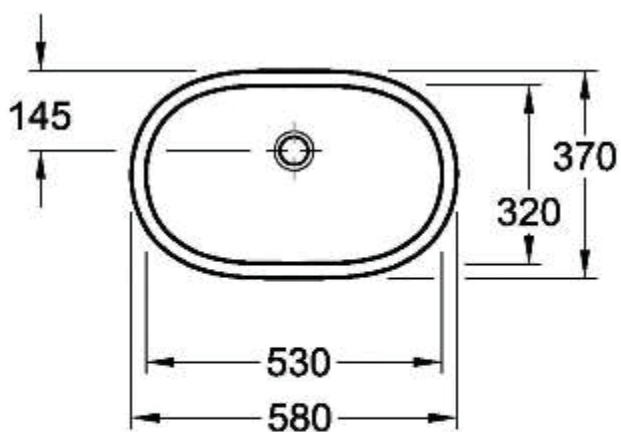

VILLEROY & BOCH

O.NOVO

UNDERCOUNTER BASIN

PATERSON

NEW ZEALAND 1955

BRAND / MODEL	Villeroy & Boch O.novo – Undercounter Basin
FINISH	Color: White
CODE	4162 50 01
DIMENSIONS	530mm x 320mm
WARRANTY	5 Years*