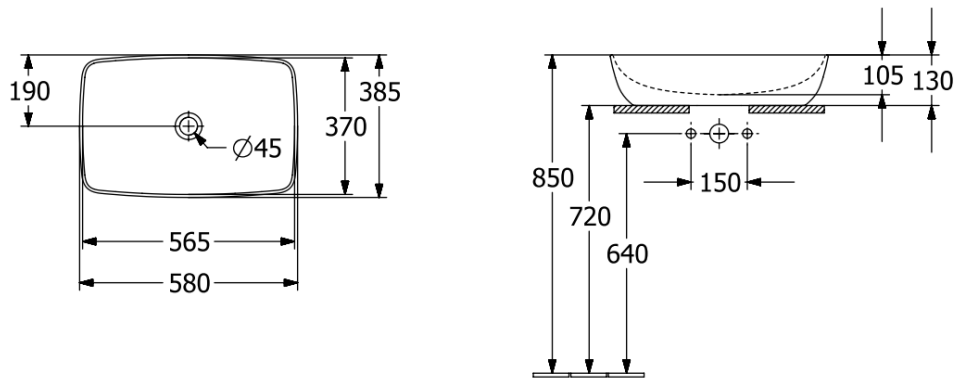

Artis Vessel Basin Rectangle 580mm

Titan Ceram

Product Image

Product Details

Code: 41725801
Brand: Villeroy & Boch
Range: Artis
Warranty: 5 Years*
Product Width: 580 mm
Product Height: 385 mm
WELS: N/A

Additional Features

Required Product

32mm Waste

Recommended Products

K316-D PUW Waste Series

Additional Notes

- TitanCeram

Technical Specification

Note: All dimensions are in millimetres and are subject to normal manufacturing variations. Always use the physical product measurements for cut-outs and rough-ins as the technical details shown may differ from the actual product. Use acetic cured silicone sealant. Do not use epoxy type adhesives. Clean with damp cloth. Do not use abrasive cleaners, liquids or pastes.