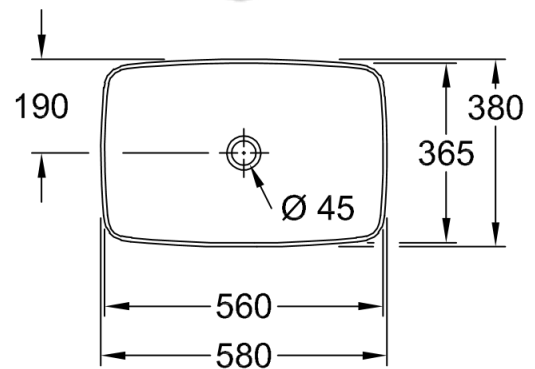

VILLEROY & BOCH

ARTIS

SURFACE-MOUNTED WASHBASIN

PATERSON

NEW ZEALAND 1955

COLOURS

White Alpin	41725801	4051202383008
Powder	417258BCT0	4051202544218
Ballet	417258BCT1	4051202544225
Rose	417258BCT2	4051202544232
Macaroon	417258BCT3	4051202544249
Lemon	417258BCT4	4051202544256
Mustard	417258BCT5	4051202544263
Full Moon	417258BCT6	4051202544270
French Linen	417258BCT7	4051202544287
Coal Black	417258BCT8	4051202544294
Fog	417258BCW0	4051202544157
Frost	417258BCW1	4051202544164
Ocean	417258BCW2	4051202544171
Mint	417258BCW3	4051202544188
Sencha	417258BCW4	4051202544195
Cedar	417258BCW5	4051202544201
White Alpin CeramicPlus	417258R1	4051202347055
Star White CeramicPlus	417258R2	4051202347062

BRAND / MODEL	VilleroY & Boch Artis – Surface-Mounted Washbasin
FINISH	Color: White ; Material: TitanCeram
DESCRIPTION	TitanCeram, CeramicPlus, Furniture Programme LEGATO to match
CODE	4172 58 01
DIMENSIONS	580mm x 380mm
WEIGHT	10.7kg
TAP FITTING/TAP HOLE REMARK	For wall-mounted washbasin mixers or tall pillar tap fittings, without tap hole area
OVERFLOW REMARK	Without overflow, please note: unclosable outlet valve must be used with models without overflow