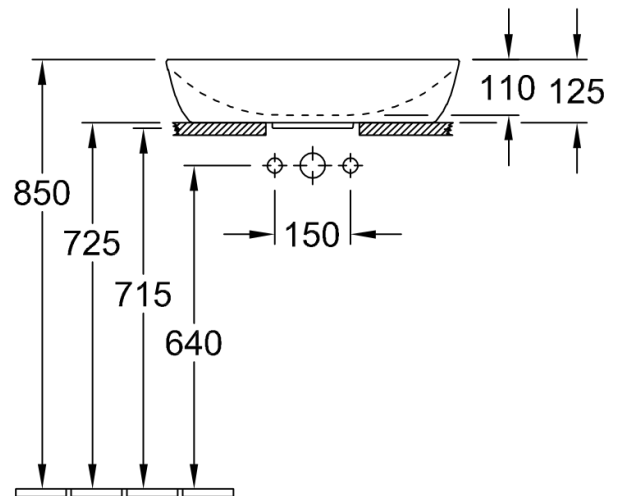

VILLEROY & BOCH

ARTIS

SURFACE-MOUNTED WASHBASIN

PATERSON

NEW ZEALAND 1955

COLOURS

White Alpin	41725801	4051202383008
Powder	417258BCT0	4051202544218
Ballet	417258BCT1	4051202544225
Rose	417258BCT2	4051202544232
Macaroon	417258BCT3	4051202544249
Lemon	417258BCT4	4051202544256
Mustard	417258BCT5	4051202544263
Full Moon	417258BCT6	4051202544270
French Linen	417258BCT7	4051202544287
Coal Black	417258BCT8	4051202544294
Fog	417258BCW0	4051202544157
Frost	417258BCW1	4051202544164
Ocean	417258BCW2	4051202544171
Mint	417258BCW3	4051202544188
Sencha	417258BCW4	4051202544195
Cedar	417258BCW5	4051202544201
White Alpin CeramicPlus	417258R1	4051202347055
Star White CeramicPlus	417258R2	4051202347062

BRAND / MODEL	VilleroY & Boch Artis – Surface-Mounted Washbasin
FINISH	Color: White ; Material: TitanCeram
DESCRIPTION	TitanCeram, CeramicPlus, Furniture Programme LEGATO to match
CODE	4172 58 01
DIMENSIONS	580mm x 380mm
WEIGHT	10.7kg
TAP FITTING/TAP HOLE REMARK	For wall-mounted washbasin mixers or tall pillar tap fittings, without tap hole area
OVERFLOW REMARK	Without overflow, please note: unclosable outlet valve must be used with models without overflow