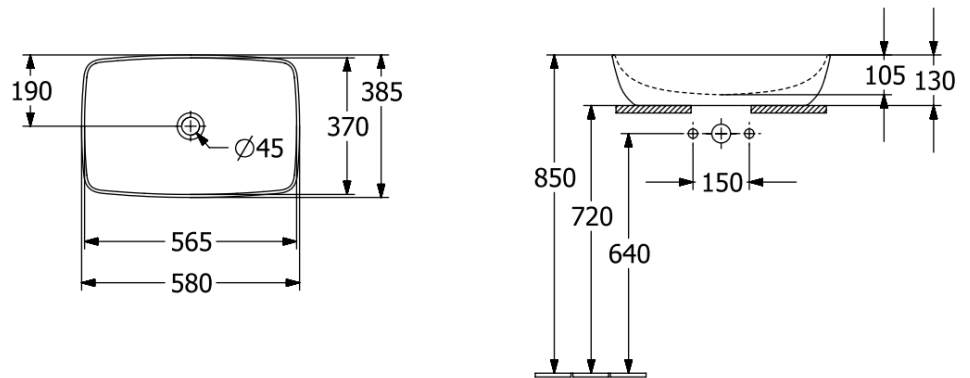

Artis Vessel Basin Rectangle 580mm

Frozen

Product Image

Product Details

Code:	417258BCS6
Brand:	Villeroy & Boch
Range:	Artis
Warranty:	5 Years*
Product Width:	580 mm
Product Height:	385 mm
WELS:	N/A

Additional Features

Required Product

32mm Waste

Recommended Products

K316-D PUW Waste Series

Additional Notes

- TitanCeram

Technical Specification

Note: All dimensions are in millimetres and are subject to normal manufacturing variations. Always use the physical product measurements for cut-outs and rough-ins as the technical details shown may differ from the actual product. Use acetic cured silicone sealant. Do not use epoxy type adhesives. Clean with damp cloth. Do not use abrasive cleaners, liquids or pastes.