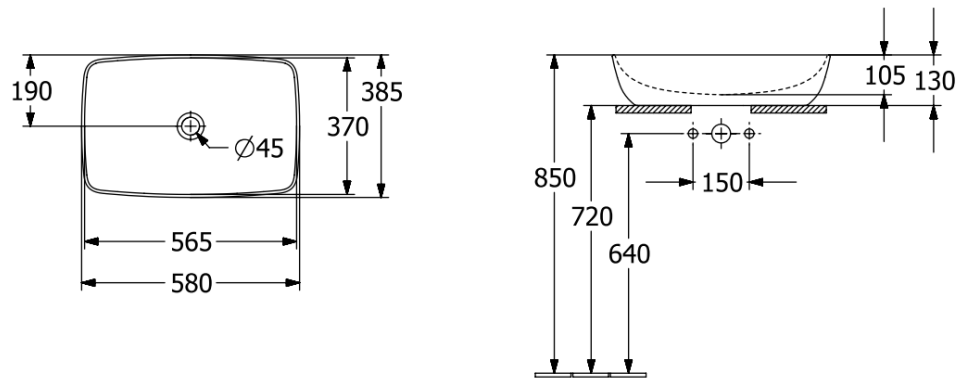

Artis Vessel Basin Rectangle 580mm

Sage Green

Product Image

Product Details

Code: 417258BCS8
Brand: Villeroy & Boch
Range: Artis
Warranty: 5 Years*
Product Width: 580 mm
Product Height: 385 mm
WELS: N/A

Additional Features

Required Product

32mm Waste

Recommended Products

K316-D PUW Waste Series

Additional Notes

- TitanCeram

Technical Specification

Note: All dimensions are in millimetres and are subject to normal manufacturing variations. Always use the physical product measurements for cut-outs and rough-ins as the technical details shown may differ from the actual product. Use acetic cured silicone sealant. Do not use epoxy type adhesives. Clean with damp cloth. Do not use abrasive cleaners, liquids or pastes.