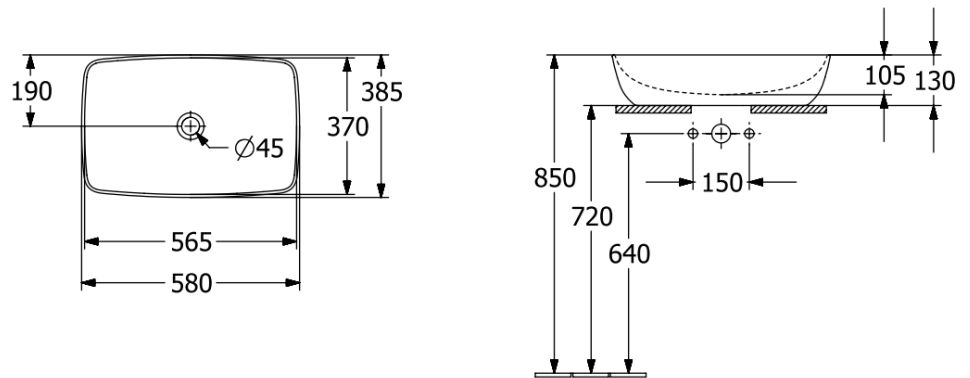

Artis Vessel Basin Rectangle 580mm

Powder

Product Image

Product Details

Code:	417258BCT0
Brand:	Villeroy & Boch
Range:	Artis
Warranty:	5 Years*
Product Width:	580 mm
Product Height:	385 mm
WELS:	N/A

Additional Features

Required Product

32mm Waste

Recommended Products

K316-D PUW Waste Series

Additional Notes

- TitanCeram

Technical Specification

Note: All dimensions are in millimetres and are subject to normal manufacturing variations. Always use the physical product measurements for cut-outs and rough-ins as the technical details shown may differ from the actual product. Use acetic cured silicone sealant. Do not use epoxy type adhesives. Clean with damp cloth. Do not use abrasive cleaners, liquids or pastes.