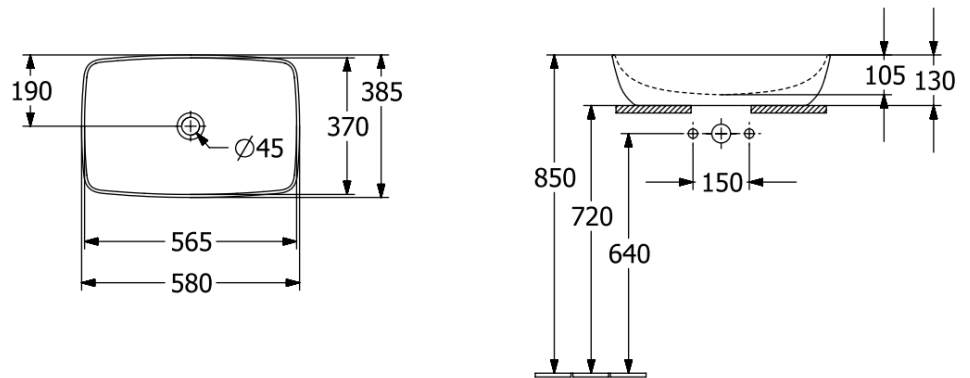

Artis Vessel Basin Rectangle 580mm

French Linen

Product Image

Product Details

Code:	417258BCT7
Brand:	Villeroy & Boch
Range:	Artis
Warranty:	5 Years*
Product Width:	580 mm
Product Height:	385 mm
WELS:	N/A

Additional Features

Required Product

32mm Waste

Recommended Products

K316-D PUW Waste Series

Additional Notes

- TitanCeram

Technical Specification

Note: All dimensions are in millimetres and are subject to normal manufacturing variations. Always use the physical product measurements for cut-outs and rough-ins as the technical details shown may differ from the actual product. Use acetic cured silicone sealant. Do not use epoxy type adhesives. Clean with damp cloth. Do not use abrasive cleaners, liquids or pastes.