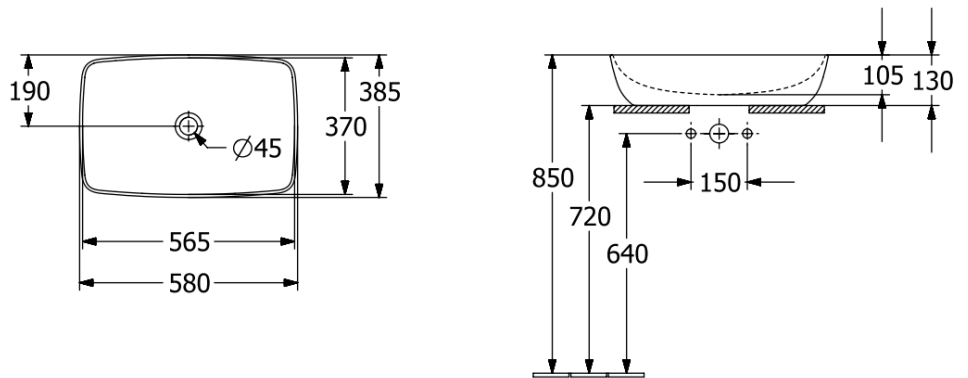

Technical Specification

Note: All dimensions are in millimetres and are subject to normal manufacturing variations. Always use the physical product measurements for cut-outs and rough-ins as the technical details shown may differ from the actual product. Use acetic cured silicone sealant. Do not use epoxy type adhesives. Clean with damp cloth. Do not use abrasive cleaners, liquids or pastes.