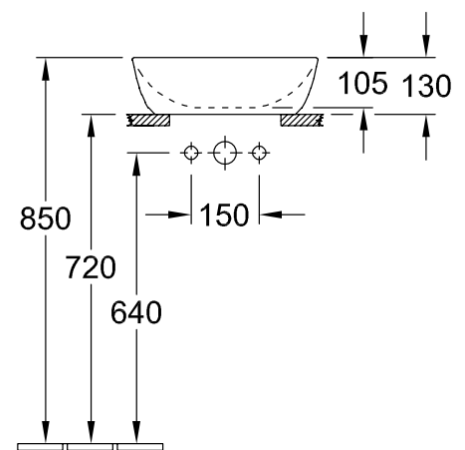

Artis Vessel Basin Square 410mm

Titan Ceram

Product Image

Product Details

Code:	41784101
Brand:	Villeroy & Boch
Range:	Artis
Warranty:	5 Years*
Product Width:	410 mm
Product Height:	410 mm
WELS:	N/A

Additional Features

Required Product

32mm Waste

Recommended Products

K316-D PUW Waste Series

Additional Notes

- TitanCeram

Technical Specification

Note: All dimensions are in millimetres and are subject to normal manufacturing variations. Always use the physical product measurements for cut-outs and rough-ins as the technical details shown may differ from the actual product. Use acetic cured silicone sealant. Do not use epoxy type adhesives. Clean with damp cloth. Do not use abrasive cleaners, liquids or pastes.