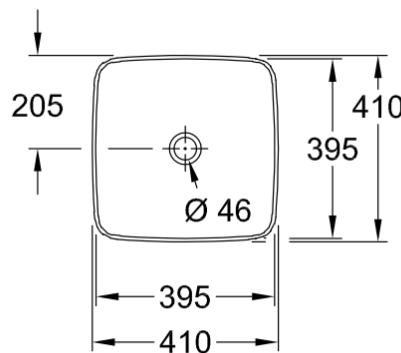

Artis Vessel Basin Square 410mm

Titan Ceram

Product Image

Product Details

Code:	41784101
Brand:	Villeroy & Boch
Range:	Artis
Warranty:	5 Years*
Product Width:	410 mm
Product Height:	410 mm
WELS:	N/A

Additional Features

Required Product

32mm Waste

Recommended Products

K316-D PUW Waste Series

Additional Notes

- TitanCeram

Technical Specification

Note: All dimensions are in millimetres and are subject to normal manufacturing variations. Always use the physical product measurements for cut-outs and rough-ins as the technical details shown may differ from the actual product. Use acetic cured silicone sealant. Do not use epoxy type adhesives. Clean with damp cloth. Do not use abrasive cleaners, liquids or pastes.