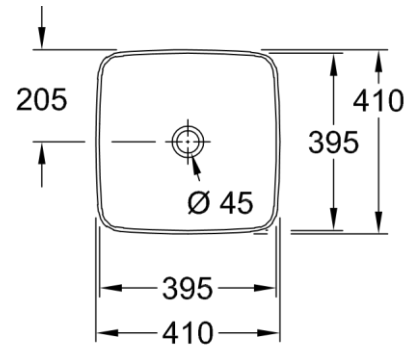

### SURFACE-MOUNTED WASHBASIN

PATERSON

NEW ZEALAND 1955

<b>BRAND / MODEL</b>	Villeroy & Boch Artis – Surface-Mounted Washbasin Artis
<b>FINISH</b>	Color: White ; Material: TitanCeram
<b>DESCRIPTION</b>	TitanCeram,
<b>CODE</b>	4178 41 01
<b>DIMENSIONS</b>	410mm x 410mm
<b>WEIGHT</b>	8.1kg
<b>TAP FITTING/TAP HOLE REMARK</b>	For wall-mounted washbasin mixers or tall pillar tap fittings, without tap hole area
<b>OVERFLOW REMARK</b>	Without overflow, please note: unclosable outlet valve must be used with models without overflow