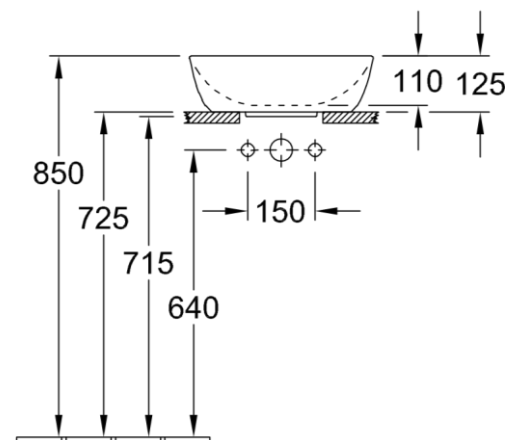

### SURFACE-MOUNTED WASHBASIN

PATERSON

NEW ZEALAND 1955

<b>BRAND / MODEL</b>	Villeroy & Boch Artis – Surface-Mounted Washbasin Artis
<b>FINISH</b>	Color: White ; Material: TitanCeram
<b>DESCRIPTION</b>	TitanCeram,
<b>CODE</b>	4178 41 01
<b>DIMENSIONS</b>	410mm x 410mm
<b>WEIGHT</b>	8.1kg
<b>TAP FITTING/TAP HOLE REMARK</b>	For wall-mounted washbasin mixers or tall pillar tap fittings, without tap hole area
<b>OVERFLOW REMARK</b>	Without overflow, please note: unclosable outlet valve must be used with models without overflow