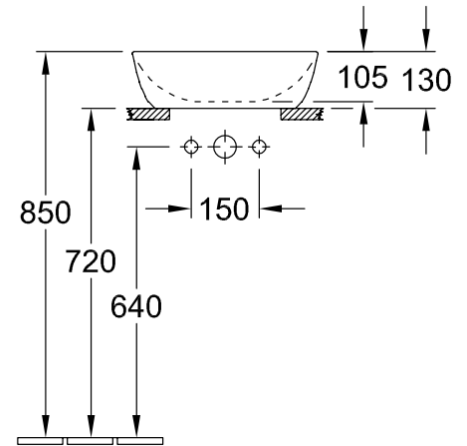

Artis Vessel Basin Square 410mm

Deep Ocean

Product Image

Product Details

Code:	417841BCS4
Brand:	Villeroy & Boch
Range:	Artis
Warranty:	5 Years*
Product Width:	410 mm
Product Height:	410 mm
WELS:	N/A

Additional Features

Required Product

32mm Waste

Recommended Products

K316-D PUW Waste Series

Additional Notes

- TitanCeram

Technical Specification

Note: All dimensions are in millimetres and are subject to normal manufacturing variations. Always use the physical product measurements for cut-outs and rough-ins as the technical details shown may differ from the actual product. Use acetic cured silicone sealant. Do not use epoxy type adhesives. Clean with damp cloth. Do not use abrasive cleaners, liquids or pastes.