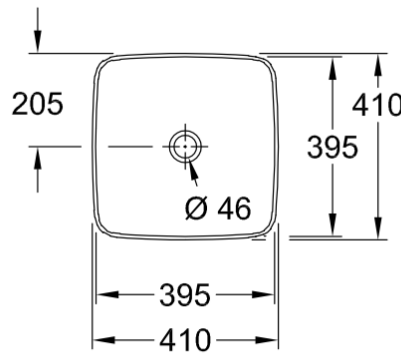

Artis Vessel Basin Square 410mm

Deep Ocean

Product Image

Product Details

Code:	417841BCS4
Brand:	Villeroy & Boch
Range:	Artis
Warranty:	5 Years*
Product Width:	410 mm
Product Height:	410 mm
WELS:	N/A

Additional Features

Required Product

32mm Waste

Recommended Products

K316-D PUW Waste Series

Additional Notes

- TitanCeram

Technical Specification

Note: All dimensions are in millimetres and are subject to normal manufacturing variations. Always use the physical product measurements for cut-outs and rough-ins as the technical details shown may differ from the actual product. Use acetic cured silicone sealant. Do not use epoxy type adhesives. Clean with damp cloth. Do not use abrasive cleaners, liquids or pastes.