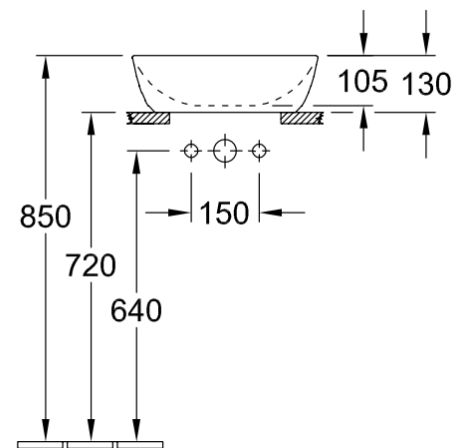

Artis Vessel Basin Square 410mm

Stone White

Product Image

Product Details

Code:	417841RW
Brand:	Villeroy & Boch
Range:	Artis
Warranty:	5 Years*
Product Width:	410 mm
Product Height:	410 mm
WELS:	N/A

Additional Features

Required Product

32mm Waste

Recommended Products

K316-D PUW Waste Series

Additional Notes

- TitanCeram
- CeramicPlus

Technical Specification

Note: All dimensions are in millimetres and are subject to normal manufacturing variations. Always use the physical product measurements for cut-outs and rough-ins as the technical details shown may differ from the actual product. Use acetic cured silicone sealant. Do not use epoxy type adhesives. Clean with damp cloth. Do not use abrasive cleaners, liquids or pastes.