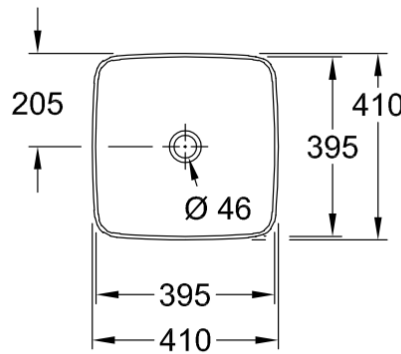

Artis Vessel Basin Square 410mm

Stone White

Product Image

Product Details

Code:	417841RW
Brand:	Villeroy & Boch
Range:	Artis
Warranty:	5 Years*
Product Width:	410 mm
Product Height:	410 mm
WELS:	N/A

Additional Features

Required Product

32mm Waste

Recommended Products

K316-D PUW Waste Series

Additional Notes

- TitanCeram
- CeramicPlus

Technical Specification

Note: All dimensions are in millimetres and are subject to normal manufacturing variations. Always use the physical product measurements for cut-outs and rough-ins as the technical details shown may differ from the actual product. Use acetic cured silicone sealant. Do not use epoxy type adhesives. Clean with damp cloth. Do not use abrasive cleaners, liquids or pastes.