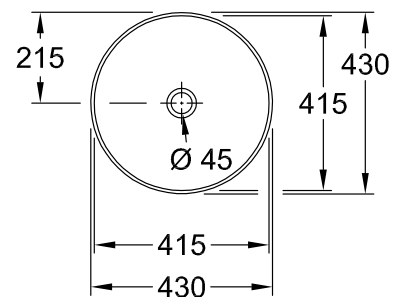

VILLEROY & BOCH

ARTIS

SURFACE-MOUNTED WASHBASIN

PATERSON

NEW ZEALAND 1955

417943

BRAND / MODEL	Villeroy & Boch Artis – Surface-Mounted Washbasin
FINISH	Color: White ; Material: TitanCeram
DESCRIPTION	TitanCeram, CeramicPlus, Furniture Programme LEGATO to match
CODE	4179 43 01
DIMENSIONS	Diameter: 430mm Round
WEIGHT	7.8kg
TAP FITTING/TAP HOLE REMARK	For wall-mounted washbasin mixers or tall pillar tap fittings, without tap hole area
OVERFLOW REMARK	Without overflow, please note: unclosable outlet valve must be used with models without overflow