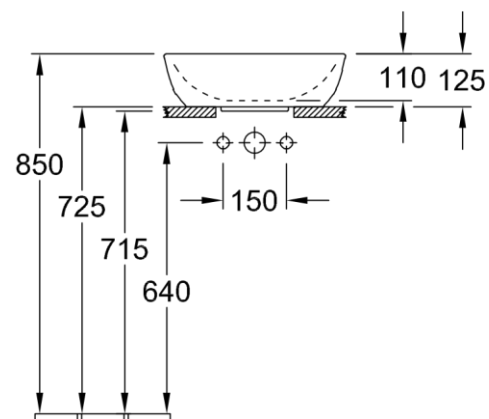

VILLEROY & BOCH

ARTIS

SURFACE-MOUNTED WASHBASIN

PATERSON

NEW ZEALAND 1955

417943

BRAND / MODEL	Villeroy & Boch Artis – Surface-Mounted Washbasin
FINISH	Color: White ; Material: TitanCeram
DESCRIPTION	TitanCeram, CeramicPlus, Furniture Programme LEGATO to match
CODE	4179 43 01
DIMENSIONS	Diameter: 430mm Round
WEIGHT	7.8kg
TAP FITTING/TAP HOLE REMARK	For wall-mounted washbasin mixers or tall pillar tap fittings, without tap hole area
OVERFLOW REMARK	Without overflow, please note: unclosable outlet valve must be used with models without overflow