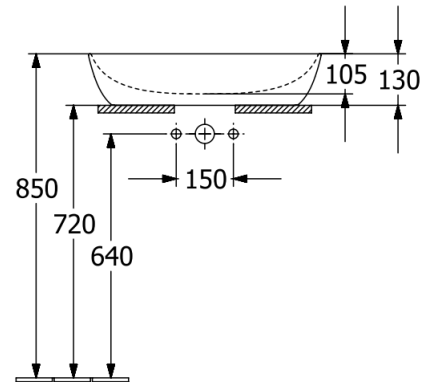

## Product Details

<b>Code:</b>	<b>41986101</b>
Brand:	Villeroy & Boch
Range:	Artis
Warranty:	5 Years*
Product Width:	610 mm
Product Height:	410 mm
WELS:	N/A

### Required Product

32mm Waste

## Technical Specification

*Note: All dimensions are in millimetres and are subject to normal manufacturing variations. Always use the physical product measurements for cut-outs and rough-ins as the technical details shown may differ from the actual product. Use acetic cured silicone sealant. Do not use epoxy type adhesives. Clean with damp cloth. Do not use abrasive cleaners, liquids or pastes.*