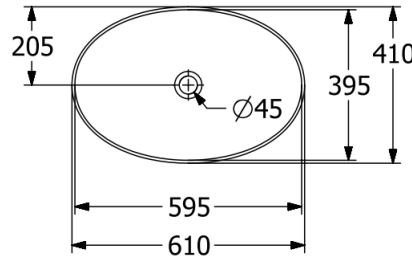

Technical Specification

Note: All dimensions are in millimetres and are subject to normal manufacturing variations. Always use the physical product measurements for cut-outs and rough-ins as the technical details shown may differ from the actual product. Use acetic cured silicone sealant. Do not use epoxy type adhesives. Clean with damp cloth. Do not use abrasive cleaners, liquids or pastes.