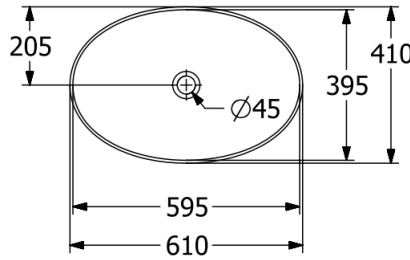

Artis Vessel Basin Oval 610mm

Frozen

Product Image

Product Details

Code:	419861BCS6
Brand:	Villeroy & Boch
Range:	Artis
Warranty:	5 Years*
Product Width:	610 mm
Product Height:	410 mm
WELS:	N/A

Additional Features

Required Product

32mm Waste

Recommended Products

K316-D PUW Waste Series

Additional Notes

- TitanCeram

Technical Specification

Note: All dimensions are in millimetres and are subject to normal manufacturing variations. Always use the physical product measurements for cut-outs and rough-ins as the technical details shown may differ from the actual product. Use acetic cured silicone sealant. Do not use epoxy type adhesives. Clean with damp cloth. Do not use abrasive cleaners, liquids or pastes.