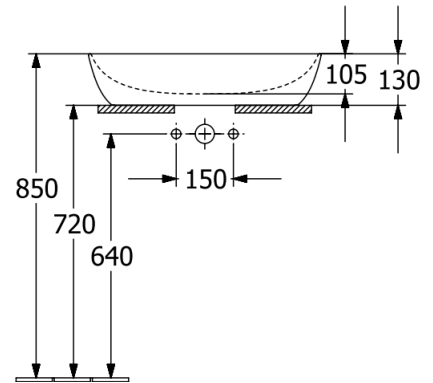

Artis Vessel Basin Oval 610mm

Frozen

Product Image

Product Details

Code:	419861BCS6
Brand:	Villeroy & Boch
Range:	Artis
Warranty:	5 Years*
Product Width:	610 mm
Product Height:	410 mm
WELS:	N/A

Additional Features

Required Product

32mm Waste

Recommended Products

K316-D PUW Waste Series

Additional Notes

- TitanCeram

Technical Specification

Note: All dimensions are in millimetres and are subject to normal manufacturing variations. Always use the physical product measurements for cut-outs and rough-ins as the technical details shown may differ from the actual product. Use acetic cured silicone sealant. Do not use epoxy type adhesives. Clean with damp cloth. Do not use abrasive cleaners, liquids or pastes.