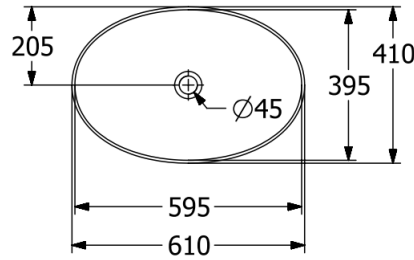

Artis Vessel Basin Oval 610mm

Forest

Product Image

Product Details

Code:	419861BCS7
Brand:	Villeroy & Boch
Range:	Artis
Warranty:	5 Years*
Product Width:	610 mm
Product Height:	410 mm
WELS:	N/A

Additional Features

Required Product

32mm Waste

Recommended Products

K316-D PUW Waste Series

Additional Notes

- TitanCeram

Technical Specification

Note: All dimensions are in millimetres and are subject to normal manufacturing variations. Always use the physical product measurements for cut-outs and rough-ins as the technical details shown may differ from the actual product. Use acetic cured silicone sealant. Do not use epoxy type adhesives. Clean with damp cloth. Do not use abrasive cleaners, liquids or pastes.