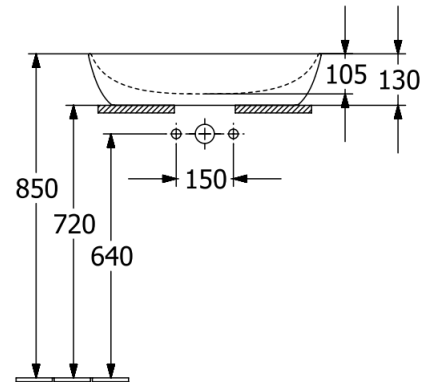

Artis Vessel Basin Oval 610mm

Forest

Product Image

Product Details

Code:	419861BCS7
Brand:	Villeroy & Boch
Range:	Artis
Warranty:	5 Years*
Product Width:	610 mm
Product Height:	410 mm
WELS:	N/A

Additional Features

Required Product

32mm Waste

Recommended Products

K316-D PUW Waste Series

Additional Notes

- TitanCeram

Technical Specification

Note: All dimensions are in millimetres and are subject to normal manufacturing variations. Always use the physical product measurements for cut-outs and rough-ins as the technical details shown may differ from the actual product. Use acetic cured silicone sealant. Do not use epoxy type adhesives. Clean with damp cloth. Do not use abrasive cleaners, liquids or pastes.