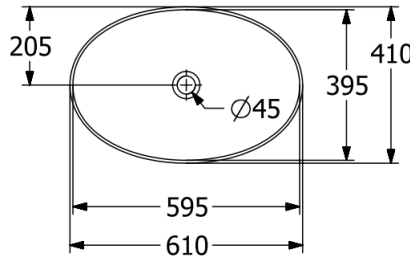

Artis Vessel Basin Oval 610mm

Sage Green

Product Image

Product Details

Code:	419861BCS8
Brand:	Villeroy & Boch
Range:	Artis
Warranty:	5 Years*
Product Width:	610 mm
Product Height:	410 mm
WELS:	N/A

Additional Features

Required Product

32mm Waste

Recommended Products

K316-D PUW Waste Series

Additional Notes

- TitanCeram

Technical Specification

Note: All dimensions are in millimetres and are subject to normal manufacturing variations. Always use the physical product measurements for cut-outs and rough-ins as the technical details shown may differ from the actual product. Use acetic cured silicone sealant. Do not use epoxy type adhesives. Clean with damp cloth. Do not use abrasive cleaners, liquids or pastes.