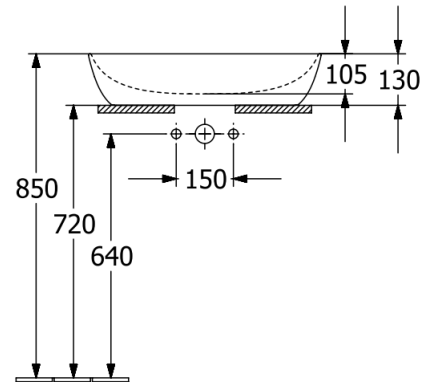

Artis Vessel Basin Oval 610mm

Sage Green

Product Image

Product Details

Code:	419861BCS8
Brand:	Villeroy & Boch
Range:	Artis
Warranty:	5 Years*
Product Width:	610 mm
Product Height:	410 mm
WELS:	N/A

Additional Features

Required Product

32mm Waste

Recommended Products

K316-D PUW Waste Series

Additional Notes

- TitanCeram

Technical Specification

Note: All dimensions are in millimetres and are subject to normal manufacturing variations. Always use the physical product measurements for cut-outs and rough-ins as the technical details shown may differ from the actual product. Use acetic cured silicone sealant. Do not use epoxy type adhesives. Clean with damp cloth. Do not use abrasive cleaners, liquids or pastes.