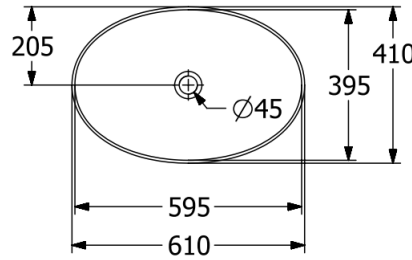

Artis Vessel Basin Oval 610mm

Bordeaux

Product Image

Product Details

Code:	419861BCS9
Brand:	Villeroy & Boch
Range:	Artis
Warranty:	5 Years*
Product Width:	610 mm
Product Height:	410 mm
WELS:	N/A

Additional Features

Required Product

32mm Waste

Recommended Products

K316-D PUW Waste Series

Additional Notes

- TitanCeram

Technical Specification

Note: All dimensions are in millimetres and are subject to normal manufacturing variations. Always use the physical product measurements for cut-outs and rough-ins as the technical details shown may differ from the actual product. Use acetic cured silicone sealant. Do not use epoxy type adhesives. Clean with damp cloth. Do not use abrasive cleaners, liquids or pastes.