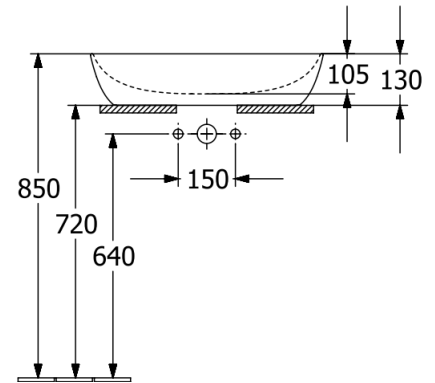

Artis Vessel Basin Oval 610mm

Bordeaux

Product Image

Product Details

Code:	419861BCS9
Brand:	Villeroy & Boch
Range:	Artis
Warranty:	5 Years*
Product Width:	610 mm
Product Height:	410 mm
WELS:	N/A

Additional Features

Required Product

32mm Waste

Recommended Products

K316-D PUW Waste Series

Additional Notes

- TitanCeram

Technical Specification

Note: All dimensions are in millimetres and are subject to normal manufacturing variations. Always use the physical product measurements for cut-outs and rough-ins as the technical details shown may differ from the actual product. Use acetic cured silicone sealant. Do not use epoxy type adhesives. Clean with damp cloth. Do not use abrasive cleaners, liquids or pastes.